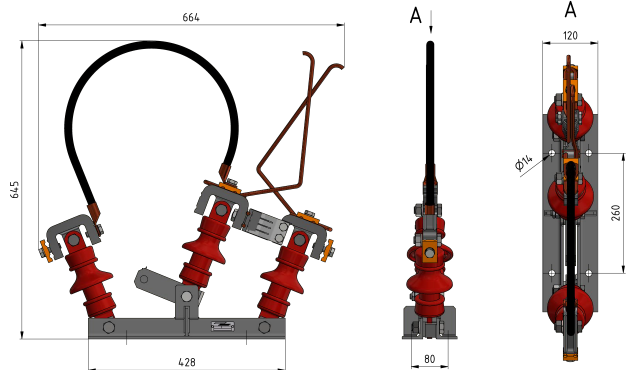

Disconnect switch with horns, 3.0 kV, 800 A

Item number B0326-01

Material and weight

Weight: 17.800 kg

Specification

Operating voltage: 3.0 kV

Current load: max. 800 A

Comments

- Lifting: 75 mm
- Bracket to round poles, disconnect support brackets and to wall on request