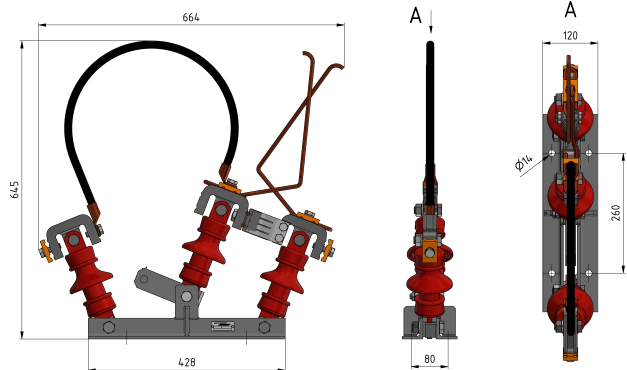

# Disconnect switch with horns, 3.0 kV, 800 A

Item number B0326-01

## Material and weight

Weight: 17.800 kg

## Specification

Operating voltage: 3.0 kV

Current load: max. 800 A

## Comments

- Lifting: 75 mm
- Bracket to round poles, disconnect support brackets and to wall on request