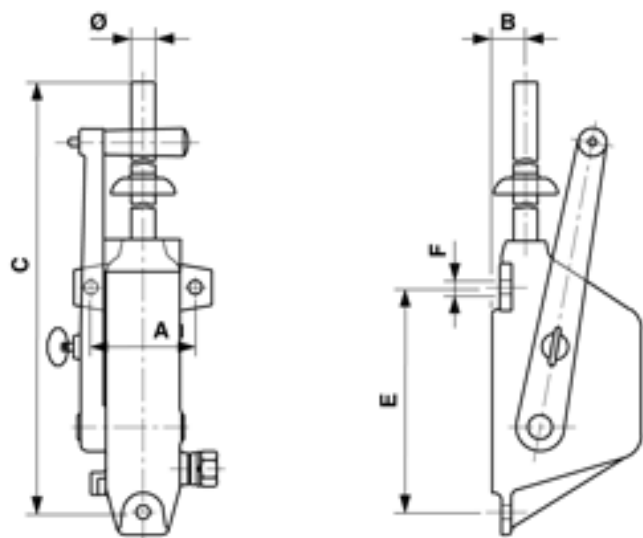

Manual operation, lifting 120 mm with locking, without indication sign

Item number B0420-01

Dimensions

Ø: 30 mm
B: 30 mm
A: 130 mm
C: 1360 mm
E: 280 mm
F: 17 mm

Material and weight

Weight: 20.500 kg

Material: STL HDG

Comments

- For disconnect switch Duplex 3.6 kV
For vertical single brake disconnect
switch Alpha 36 kV
- When ordering please indicate the looking
- Types of looking please look under accessories
- Indication sign
to be ordered separately