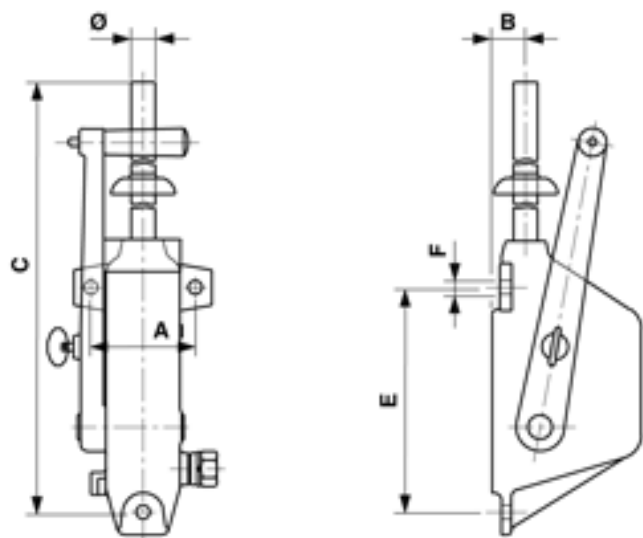

Manual operation, lifting 120 mm with locking, without indication sign

Item number B0420-01

Dimensions

Ø: 30 mm
B: 30 mm
A: 130 mm
C: 1360 mm
E: 280 mm
F: 17 mm

Material and weight

Weight: 20.500 kg

Material: STL HDG

Comments

- For disconnect switch Duplex 3.6 kV
- For vertical single brake disconnect switch Alpha 36 kV
- When ordering please indicate the looking
- Types of looking please look under accessories
- Indication sign to be ordered separately