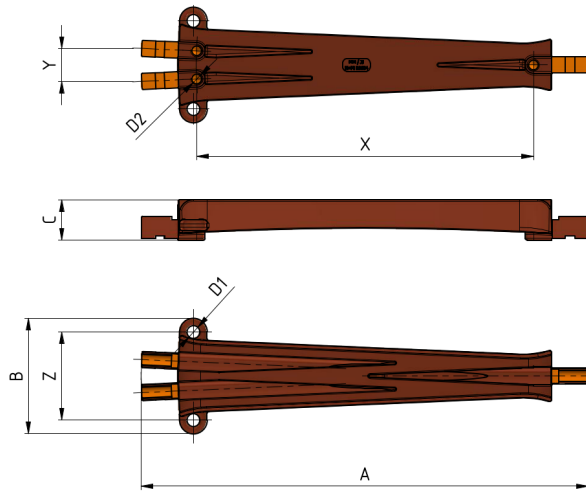

Switch piece rigid, left or right

Item number B0889-01

Dimensions

A: 488 mm

B: 126 mm

C: 44 mm

D1: 14 mm

D2: 1/2" - 13 UNC

X: 367 mm

Y: 36 mm

Z: 96 mm

Material and weight

Weight: 4.200 kg

Material: CuSn12-C

Comments

- For tube connection