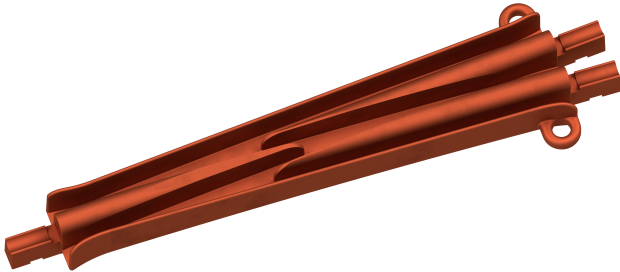

Switch piece rigid, left or right

Item number B0889-01

Dimensions

A: 488 mm

B: 126 mm

C: 44 mm

D1: 14 mm

D2: 1/2" - 13 UNC

X: 367 mm

Y: 36 mm

Z: 96 mm

Material and weight

Weight: 4.200 kg

Material: CuSn12-C

Comments

- For tube connection