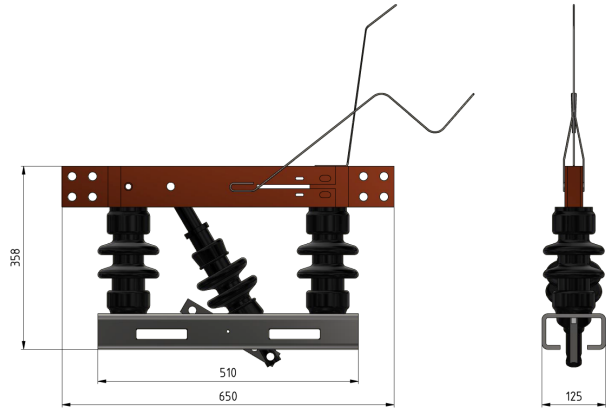

# Disconnect switch Duplex 3.6 kV, 3400 A

Item number B0898-01

## Material and weight

Weight: 28.500 kg

## Specification

Operating voltage: 3.6 kV, 3400 A

Impulse withstand voltage: mind. 60 kV 1.2/50 us

Nominal withstand voltage to ground: to ground  
50 Hz/1min

Nominal withstand voltage to ground: to ground,  
wet 28 kV eff.

## Comments

- Power-down ability for emergency cut-down: up  
to 2000 A/1.5 kV

- Lifting: 1 = 120 mm, 2 = 75 mm, 3 = 100 mm