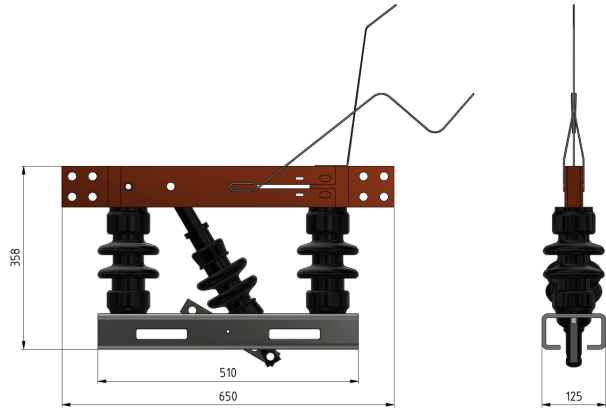

Disconnect switch Duplex 3.6 kV, 3400 A

Item number B0898-01

Material and weight

Weight: 28.500 kg

Specification

Operating voltage: 3.6 kV, 3400 A

Impulse withstand voltage: mind. 60 kV 1.2/50 us

Nominal withstand voltage to ground: to ground
50 Hz/1min

Nominal withstand voltage to ground: to ground,
wet 28 kV eff.

Heating due to constant current: $I = 3400$ A

Comments

- Power-down ability for emergency cut-down: up
to 2000 A/1.5 kV

- Lifting: 1 = 120 mm, 2 = 75 mm, 3 = 100 mm