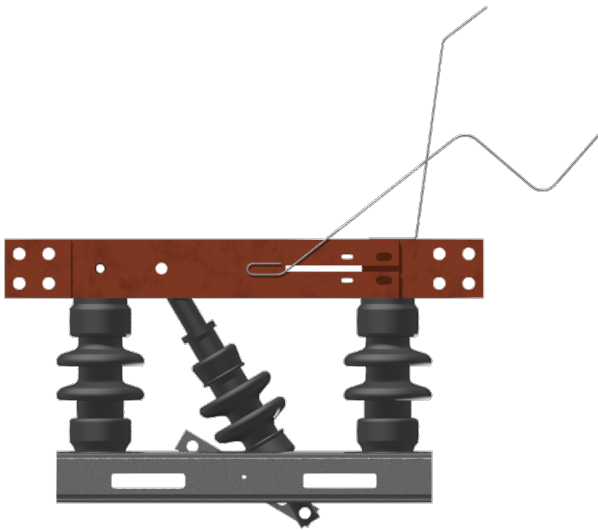

Disconnect switch Duplex 3.6 kV, 3400 A

Item number B0898-01

Material and weight

Weight: 28.500 kg

Specification

Operating voltage: 3.6 kV, 3400 A

Impulse withstand voltage: mind. 60 kV 1.2/50 us

Nominal withstand voltage to ground: to ground
50 Hz/1min

Nominal withstand voltage to ground: to ground,
wet 28 kV eff.

Heating due to constant current: $I = 3400$ A

Comments

- Power-down ability for emergency cut-down: up
to 2000 A/1.5 kV

- Lifting: 1 = 120 mm, 2 = 75 mm, 3 = 100 mm