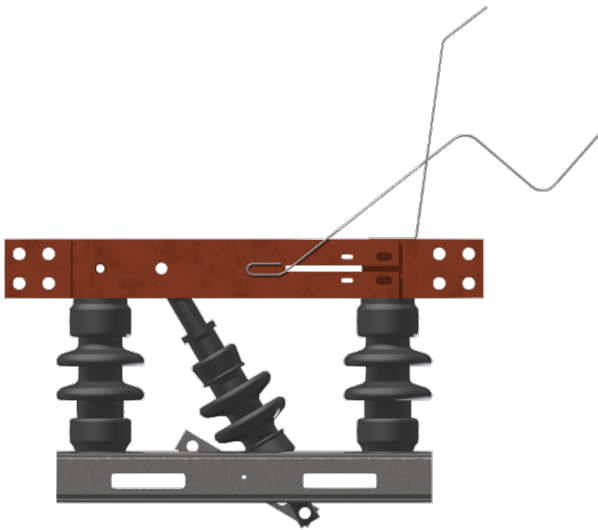

# Disconnect switch Duplex 3.6 kV, 3400 A

Item number B0898-01

## Material and weight

Weight: 28.500 kg

## Specification

Operating voltage: 3.6 kV, 3400 A

Impulse withstand voltage: mind. 60 kV 1.2/50 us

Nominal withstand voltage to ground: to ground  
50 Hz/1min

Nominal withstand voltage to ground: to ground,  
wet 28 kV eff.

## Comments

- Power-down ability for emergency cut-down: up  
to 2000 A/1.5 kV

- Lifting: 1 = 120 mm, 2 = 75 mm, 3 = 100 mm