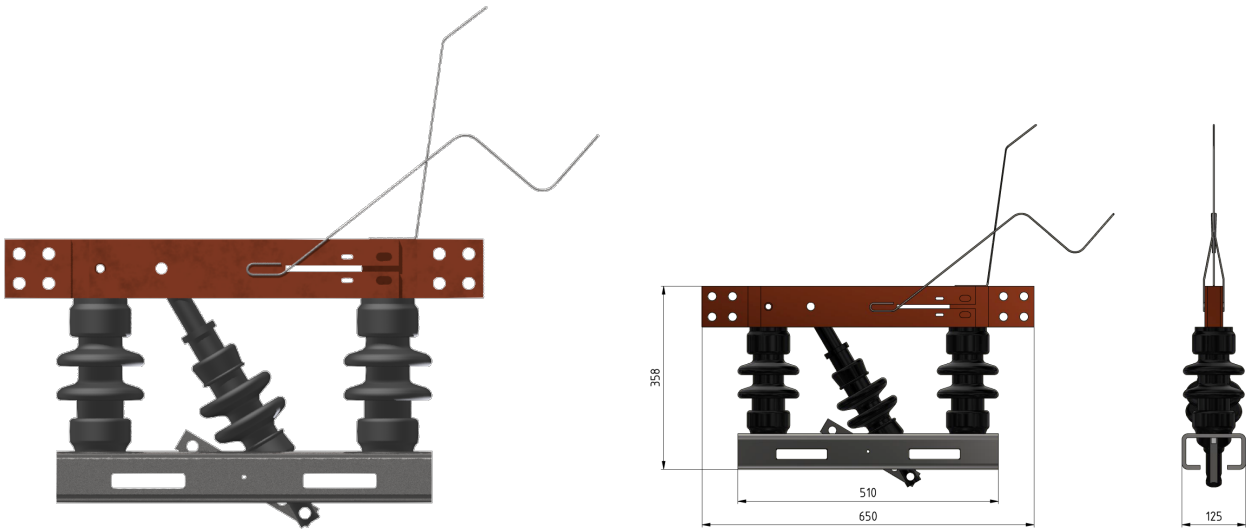

Disconnect switch Duplex 3.6 kV, 3400 A

Item number B0898-01

Material and weight

Weight: 28.500 kg

Specification

Operating voltage: 3.6 kV, 3400 A

Impulse withstand voltage: mind. 60 kV 1.2/50 us

Nominal withstand voltage to ground: to ground
50 Hz/1min

Nominal withstand voltage to ground: to ground,
wet 28 kV eff.

Heating due to constant current: $I = 3400$ A

Comments

- Power-down ability for emergency cut-down: up
to 2000 A/1.5 kV

- Lifting: 1 = 120 mm, 2 = 75 mm, 3 = 100 mm