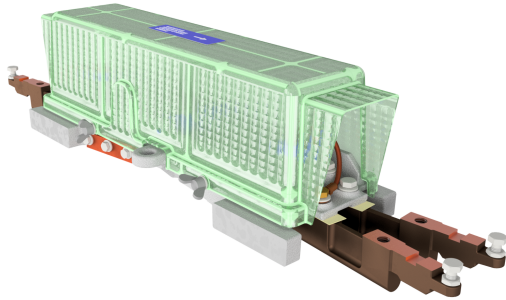

# Crossing piece ETB-ETB U99, mechanical 10°, sliding piece bronze

Item number B1241-11

## Dimensions

A: 721 mm

## Material and weight

Weight: 7.650 kg