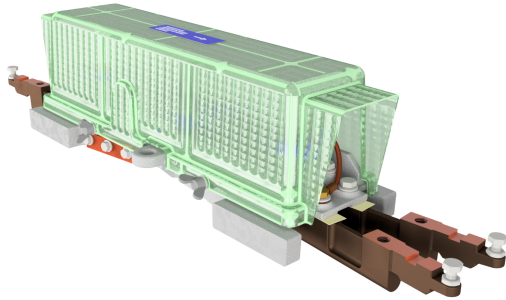

Crossing piece ETB-ETB U99, mechanical 10°, sliding piece bronze

Item number B1241-11

Dimensions

A: 721 mm

Material and weight

Weight: 7.650 kg

Comments

- For tube connection