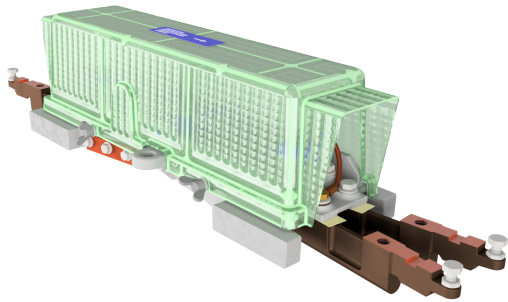

Crossing piece ETB-ETB U99, mechanical 10°, sliding piece bronze

Item number B1241-11

Dimensions

A: 721 mm

Material and weight

Weight: 7.650 kg

Comments

- For tube connection