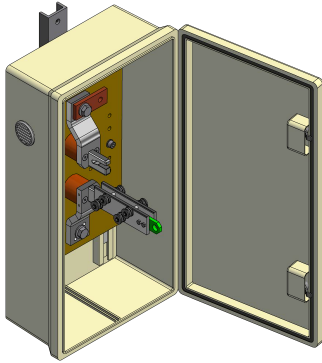

Knife-blade disconnect switches with 1 knife-blade for 1 bridging (with 2 exits)

Item number B1513-02

Dimensions

length: 820 mm
width: 386 mm
height: 266 mm

Material and weight

Weight: 22.7 kg
Material: GRP

Applicable standards

EN 50119-1: 2009

EN 50123-1: 2003

EN 50124-1: 2001

Specifications

Nominal voltage: 1.5 kV DC
Rated operating current: 1 kA

Comments

- With attachment cross bracket
- Without drilled hole for entries and exits Use
- Cylinder of a lock as per indication, the keys are included