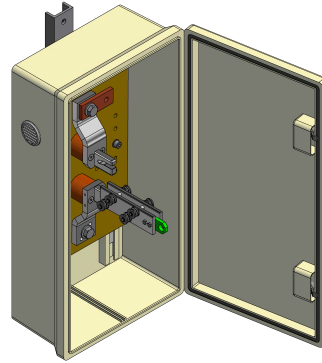

Knife-blade disconnect switches with 1 knife-blade for 1 bridging (with 2 exits)

Item number B1513-02

Dimensions

length: 820 mm
width: 386 mm
height: 266 mm

Material and weight

Weight: 22.7 kg
Material: GRP

Applicable standards

EN 50119-1: 2009

EN 50123-1: 2003

EN 50124-1: 2001

Specifications

Nominal voltage: 1.5 kV DC
Rated operating current: 1 kA

Comments

- With attachment cross bracket
- Without drilled hole for entries and exits Use
- Cylinder of a lock as per indication, the keys are included