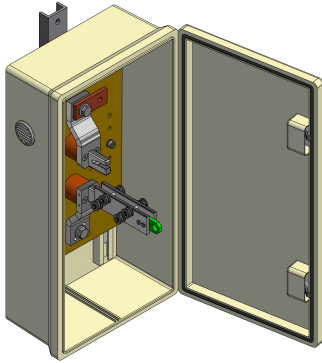

# Knife-blade disconnect switches with 1 knife-blade for 1 bridging (with 2 exits)

Item number B1513-02

## Dimensions

length: 820 mm  
width: 386 mm  
height: 266 mm

## Comments

- With attachment cross bracket
- Without drilled hole for entries and exits Use
- Cylinder of a lock as per indication, the keys are included