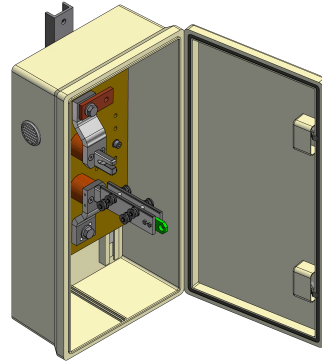

# Knife-blade disconnect switches with 1 knife-blade for 1 bridging (with 2 exits)

Item number B1513-02

## Dimensions

length: 820 mm  
width: 386 mm  
height: 266 mm

## Comments

- With attachment cross bracket
- Without drilled hole for entries and exits Use
- Cylinder of a lock as per indication, the keys are included