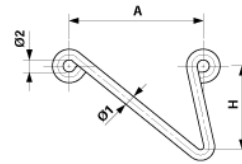

Link bracket, H = 120 mm

Item number C0141-01

Dimensions

Ø2: 18 mm

H: 120 mm

A: 200 mm

Ø1: 16 mm

Material and weight

Weight: 0.910 kg

Material: STL HDG