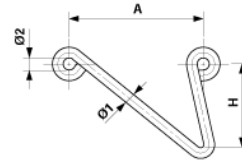

Link bracket, H = 120 mm

Item number C0141-01

Dimensions

Ø2: 18 mm

H: 120 mm

A: 200 mm

Ø1: 16 mm

Material and weight

Weight: 0.910 kg

Material: STL HDG