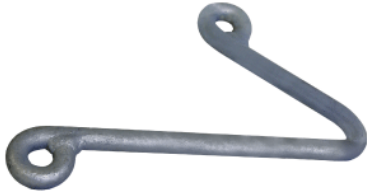

Link bracket, H = 120 mm

Item number C0141-01

Dimensions

Ø2: 18 mm

H: 120 mm

A: 200 mm

Ø1: 16 mm

Material and weight

Weight: 0.910 kg

Material: STL HDG