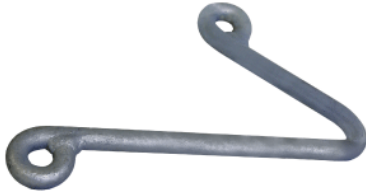

Link bracket, H = 120 mm

Item number C0141-01

Dimensions

Ø2: 18 mm

H: 120 mm

A: 200 mm

Ø1: 16 mm

Material and weight

Weight: 0.910 kg

Material: STL HDG