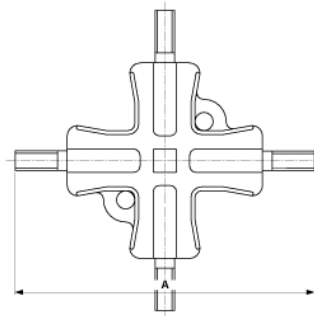

Crossing piece ETB-ETB, rigid, 85°

Item number C1061-01

Dimensions

A: 230 mm

Material and weight

Weight: 2.460 kg

Material: Bz

Comments

- For tube connection