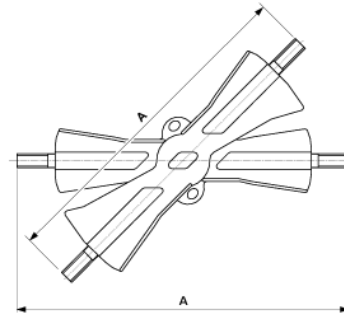

Crossing piece ETB-ETB, adjustable, 30°-45°

Item number C1152-01

Dimensions

A: 280 mm

Material and weight

Material: Bz

Weight: 3.400 kg

Comments

- Adjustable for crossing angles 30°-45°
- For tube connection