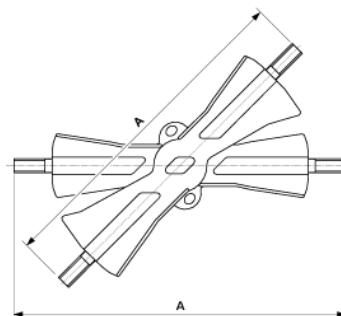

Crossing piece ETB-ETB, adjustable, 30°-45°

Item number C1152-01

Dimensions

A: 280 mm

Material and weight

Material: Bz

Weight: 3.400 kg

Comments

- Adjustable for crossing angles 30°-45°
- For tube connection