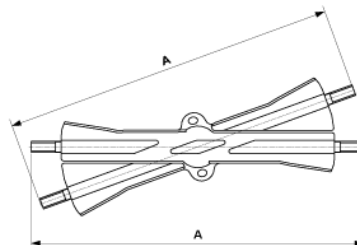

# Crossing piece ETB-ETB, adjustable, 20°-30°

Item number C1155-01

## Dimensions

A: 300 mm

## Material and weight

Material: Bz

Weight: 3.500 kg

## Comments

- Adjustable for crossing angles 20°-30°
- For tube connection