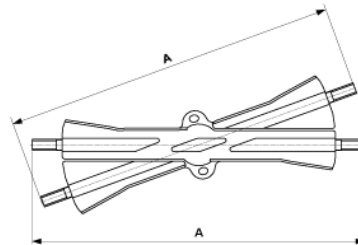

Crossing piece ETB-ETB, adjustable, 20°-30°

Item number C1155-01

Dimensions

A: 300 mm

Material and weight

Material: Bz

Weight: 3.500 kg

Comments

- Adjustable for crossing angles 20°-30°
- For tube connection