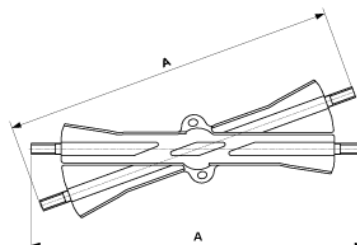

Crossing piece ETB-ETB, adjustable, 20°-30°

Item number C1155-01

Dimensions

A: 300 mm

Material and weight

Material: Bz

Weight: 3.500 kg

Comments

- Adjustable for crossing angles 20°-30°
- For tube connection