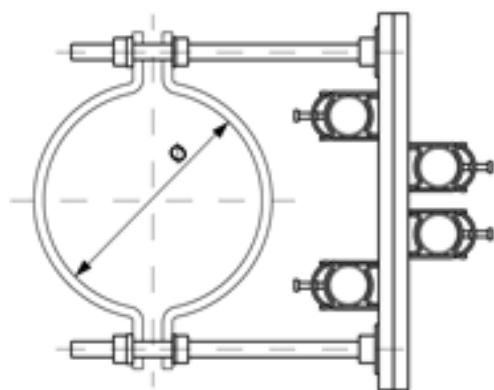

Guide for operating rod, for conduit, to round poles $\varnothing = 200-280$ mm

Item number C1285-01

Dimensions

\varnothing : 200-280 mm

Material and weight

Weight: 3.830 kg

Comments

- Pole clamp half, part no. C1231-... (2 pcs.)
(to be ordered separately)