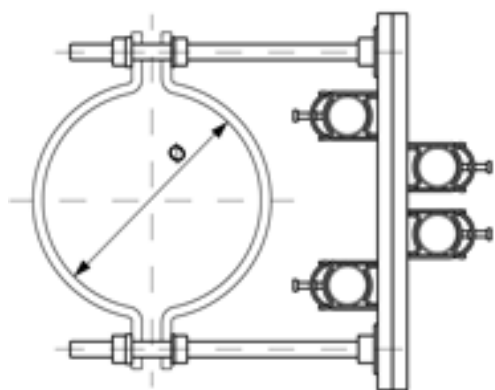

# Guide for operating rod, for conduit, to round poles $\varnothing = 200-280$ mm

Item number C1285-01

## Dimensions

$\varnothing$ : 200-280 mm

## Material and weight

Weight: 3.830 kg

## Comments

- Pole clamp half, part no. C1231-... (2 pcs.)  
(to be ordered separately)