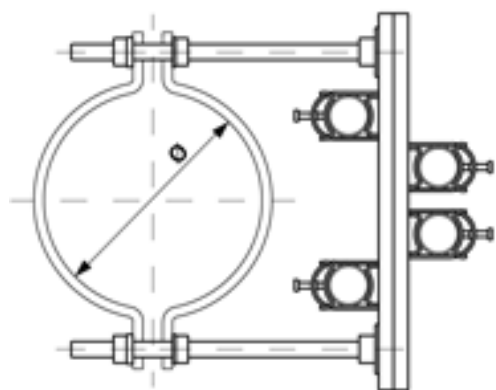

Guide for operating rod, for conduit, to round poles $\varnothing = 200-280$ mm

Item number C1285-01

Dimensions

\varnothing : 200-280 mm

Material and weight

Weight: 3.830 kg

Comments

- Pole clamp half, part no. C1231-... (2 pcs.)
(to be ordered separately)