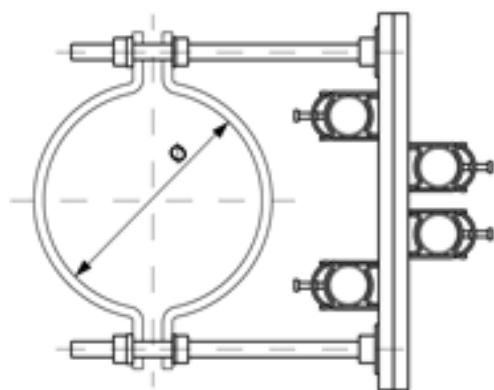

Guide for operating rod, for conduit, to round poles $\varnothing = 285\text{-}410$ mm

Item number C1285-02

Dimensions

\varnothing : 285-410 mm

Material and weight

Weight: 4.770 kg

Comments

- Pole clamp half, part no. C1231-... (2 pcs.)
(to be ordered separately)