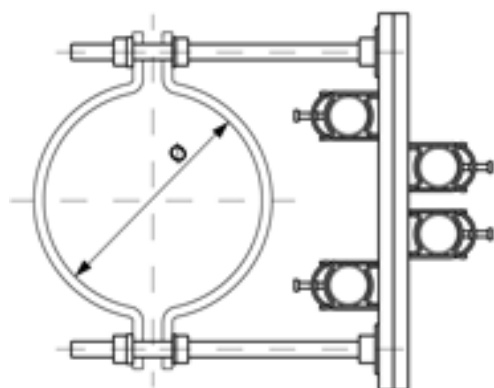

Guide for operating rod, for conduit, to round poles $\varnothing = 285\text{-}410$ mm

Item number C1285-02

Dimensions

\varnothing : 285-410 mm

Material and weight

Weight: 4.770 kg

Comments

- Pole clamp half, part no. C1231-... (2 pcs.)
(to be ordered separately)