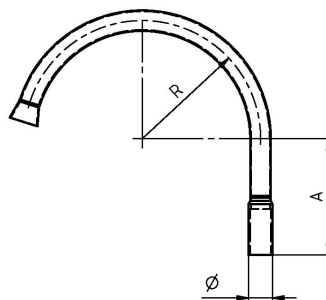

# Curve bow complete for switch cabinets

Item number C1286-01

## Dimensions

$\varnothing$ : 50mm  
A: 240 mm  
R: 244 mm

## Material and weight

Weight: 2.120 kg  
Material: INOX

## Comments

- For connection to pipe  $\varnothing = 42.5$  mm