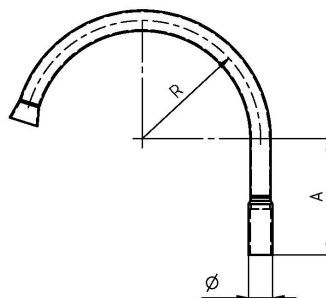

# Curve bow complete for switch cabinets

Item number C1286-01

## Dimensions

Ø: 50mm  
A: 240 mm  
R: 244 mm

## Material and weight

Weight: 2.120 kg  
Material: INOX

## Comments

- For connection to pipe Ø= 42.5 mm