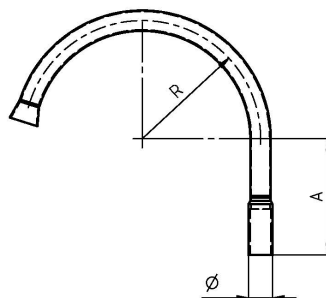

Curve bow complete for switch cabinets

Item number C1286-01

Dimensions

Ø: 50mm
A: 240 mm
R: 244 mm

Material and weight

Weight: 2.120 kg
Material: INOX

Comments

- For connection to pipe Ø= 42.5 mm