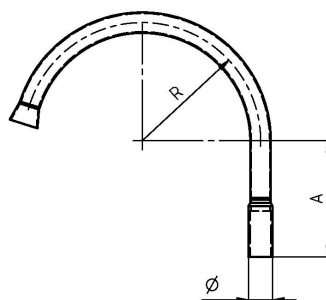

# Curve bow complete for switch cabinets

Item number C1286-01

## Dimensions

Ø: 50mm  
A: 240 mm  
R: 244 mm

## Material and weight

Weight: 2.120 kg  
Material: INOX

## Comments

- For connection to pipe Ø= 42.5 mm