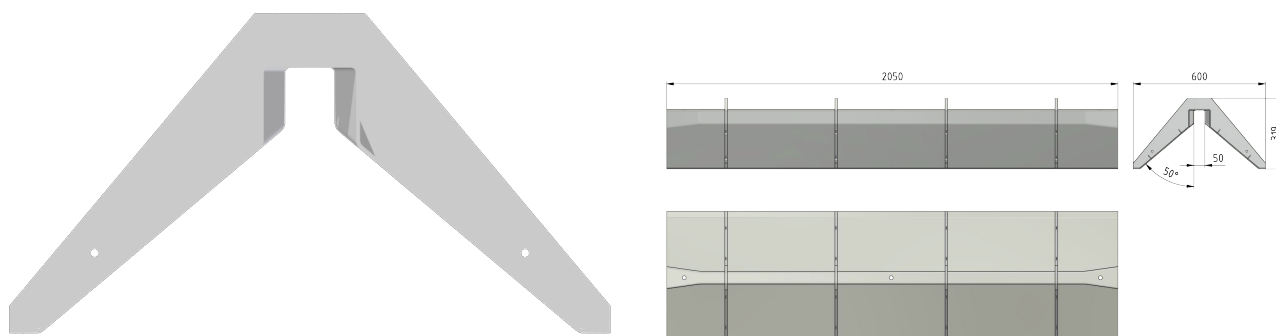

Plastic profile wide, transparent, for troughing wide

Item number C1617-01

Dimensions

A: 2050 mm

D: 50 mm

E: 50°

C: 319 mm

B: 600 mm

Material and weight

Material: Synth.

Weight: 11.150 kg