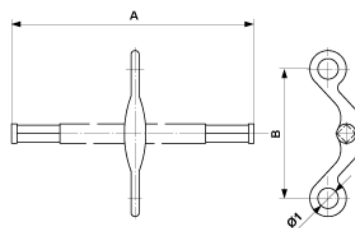

Suspension bow ETB w/ square bar SST

Item number C1636-01

Dimensions

B: 120 mm
A: 290 mm
Ø1: 19 mm

Ø2: mm

Material and weight

Weight: 0.700 kg
Material: SST