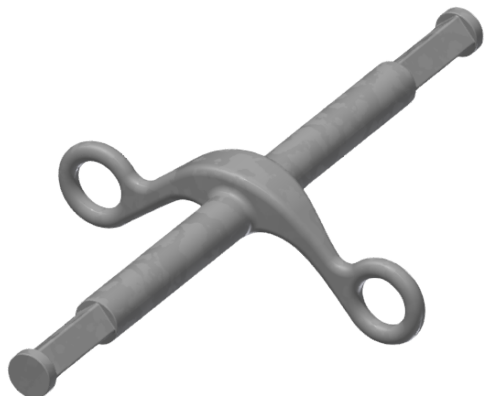

Suspension bow ETB w/ square bar SST

Item number C1636-01

Dimensions

B: 120 mm
A: 290 mm
Ø1: 19 mm

Ø2: mm

Material and weight

Weight: 0.700 kg
Material: SST