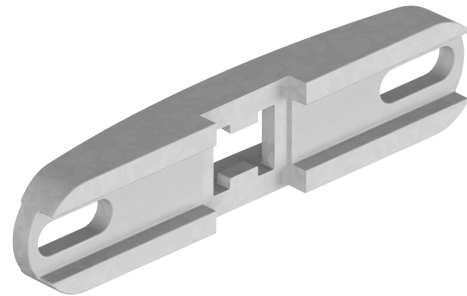

## Bracket 180-240

Item number C1853-01

### Dimensions

L = 294 mm  
B = 60 mm  
H = 38.5 mm

### Material and weight

Material: Aluminium  
Weight: 0.84 kg

### Loads

Breaking load: 38 kN