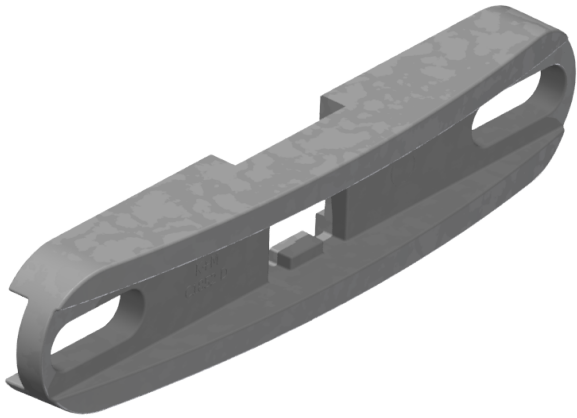

Bracket 180-240

Item number C1853-01

Dimensions

L = 294 mm
B = 60 mm
H = 38.5 mm

Material and weight

Material: Aluminium
Weight: 0.84 kg

Loads

Breaking load: 38 kN