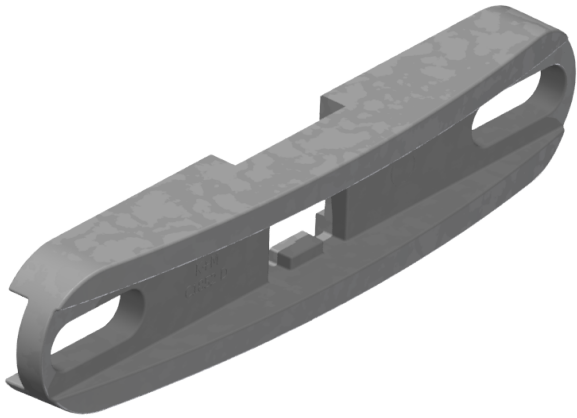

## Bracket 180-240

Item number C1853-01

### Dimensions

L = 294 mm  
B = 60 mm  
H = 38.5 mm

### Material and weight

Material: Aluminium  
Weight: 0.84 kg

### Loads

Breaking load: 38 kN