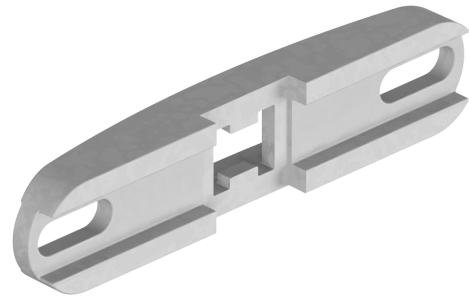

Bracket 180-240

Item number C1853-01

Dimensions

L = 294 mm
B = 60 mm
H = 38.5 mm

Material and weight

Material: Aluminium
Weight: 0.84 kg

Loads

Breaking load: 38 kN