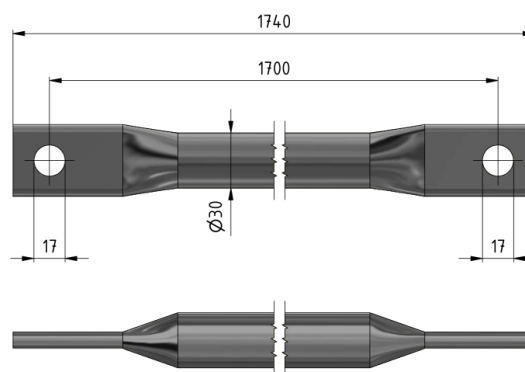

Operating rod straight, L= 1700 mm

Item number C1890-01

Material and weight

Material: Al

Comments

- For disconnect switch Duplex, arcing horns and Alpha