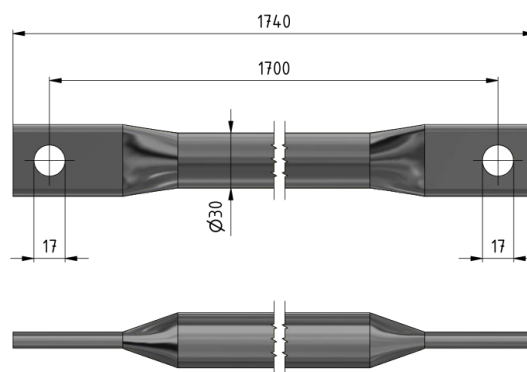

Operating rod straight, L= 1700 mm

Item number C1890-01

Material and weight

Material: Al

Comments

- For disconnect switch Duplex, arcing horns and Alpha