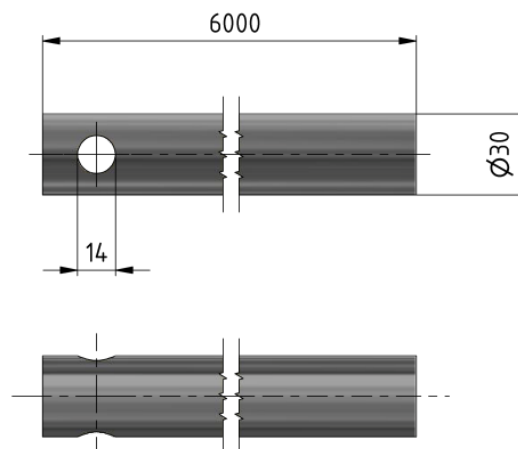

Operating rod straight, L= 6000 mm

Item number C1890-04

Material and weight

Material: Al

Comments

- For disconnect switch Duplex, arcing horns and Alpha