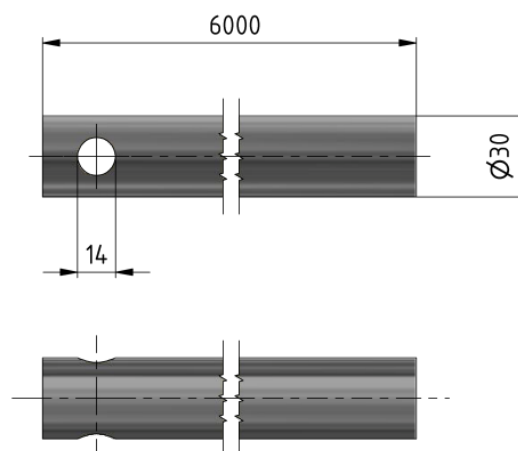

Operating rod straight, L= 6000 mm

Item number C1890-04

Material and weight

Material: Al

Comments

- For disconnect switch Duplex, arcing horns and Alpha