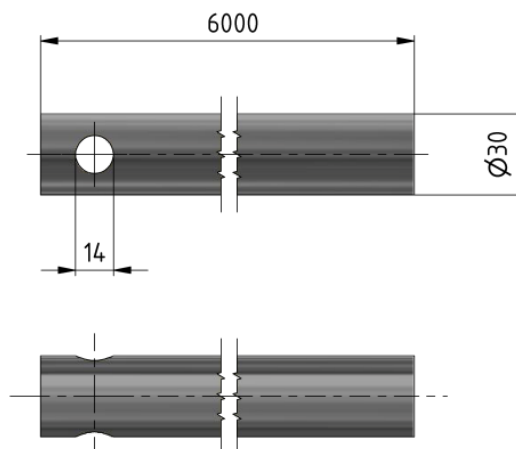

# Operating rod straight, L= 6000 mm

Item number C1890-04

## Material and weight

Material: Al