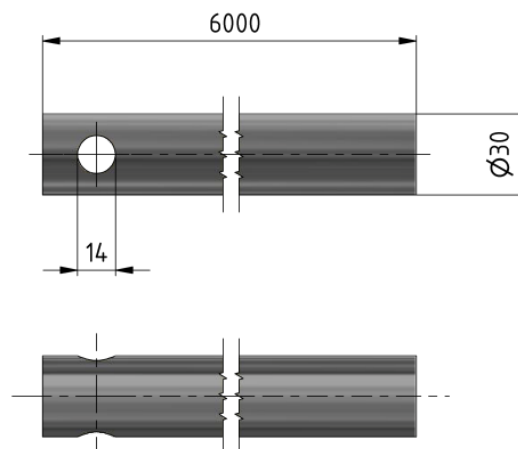

# Operating rod straight, L= 6000 mm

Item number C1890-04

## Material and weight

Material: Al