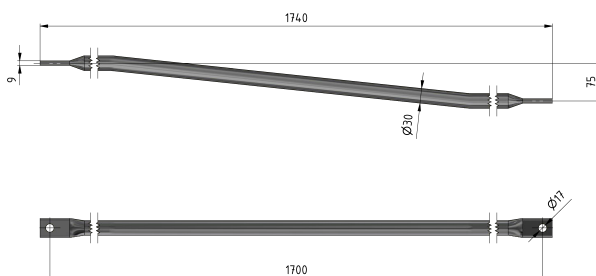

Operating rod curved, B= 75 mm

Item number C1891-01

Material and weight

Material: Al

Comments

- For disconnect switch Duplex, arcing horns and Alpha