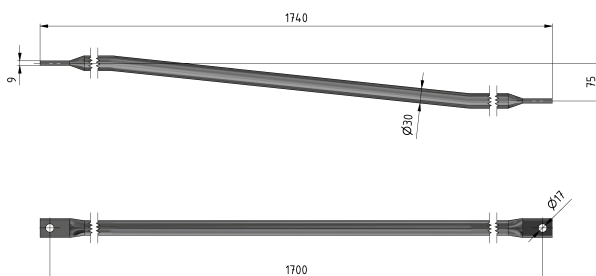

# Operating rod curved, B= 75 mm

Item number C1891-01

## Material and weight

Material: Al

## Comments

- For disconnect switch Duplex, arcing horns and Alpha