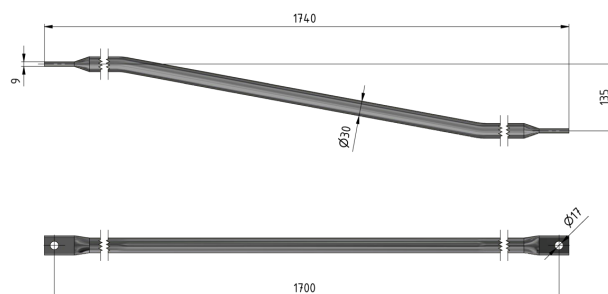

Operating rod curved, B= 135 mm

Item number C1891-02

Dimensions

B: 135 mm
 $\varnothing 2$: 17 mm
 $\varnothing 1$: 30 mm
L: 1660 mm

Material and weight

Material: Al

Comments

- For disconnect switch Duplex, arcing horns and Alpha