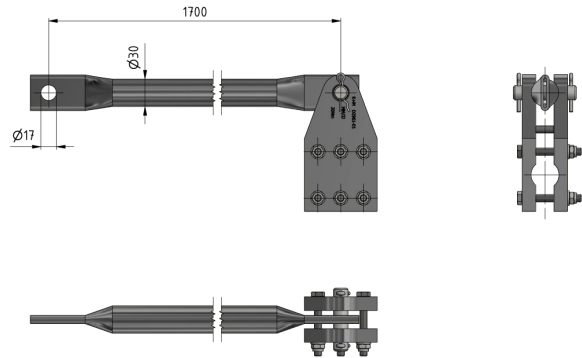

# Operating rod straight complete, L= 1700 mm, for disconnect switch Duplex and Alpha

Item number C2012-01

## Dimensions

Ø2: 17 mm

Ø1: 30 mm

L: 1700 mm

## Material and weight

Material: Al