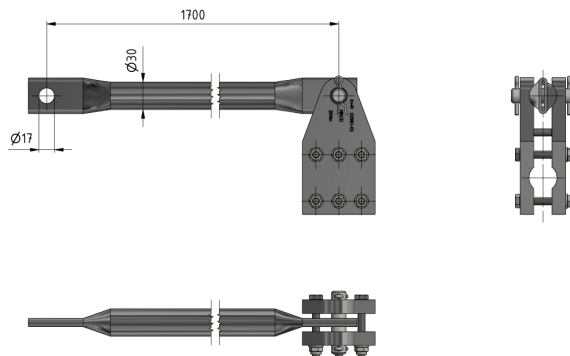

Operating rod straight complete, L= 1700 mm, for disconnect switch Duplex and Alpha

Item number C2012-01

Dimensions

Ø2: 17 mm

Ø1: 30 mm

L: 1700 mm

Material and weight

Material: Al