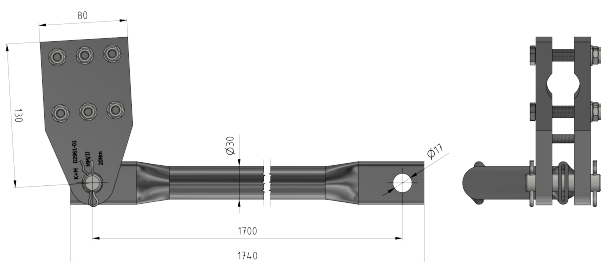

Operating rod curved complete, B= 75 mm, for disconnect switch Duplex and arcing horns

Item number C2013-01

Dimensions

$\varnothing 2$: 17 mm

$\varnothing 1$: 30 mm

B: 75 mm

L: 1660 mm

Material and weight

Material: Al