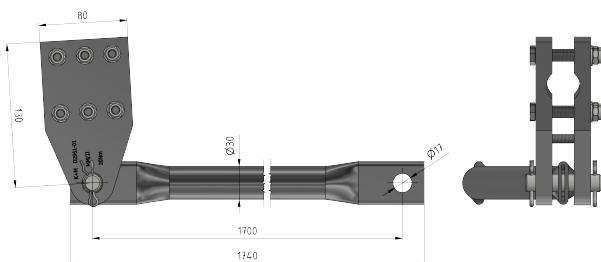

Operating rod curved complete, B= 75 mm, for disconnect switch Duplex and arcing horns

Item number C2013-01

Dimensions

Ø2: 17 mm

Ø1: 30 mm

B: 75 mm

L: 1660 mm

Material and weight

Material: Al