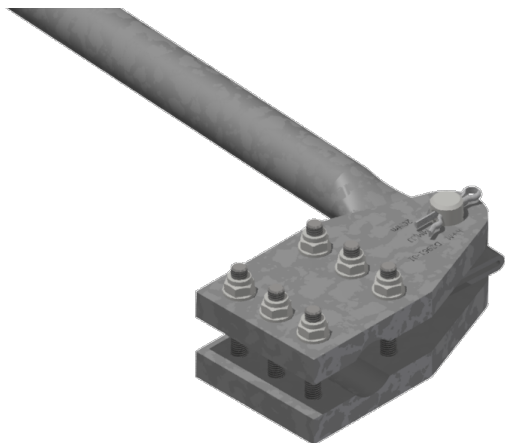

Operating rod curved complete, B= 75 mm, for disconnect switch Duplex and arcing horns

Item number C2013-01

Dimensions

$\varnothing 2$: 17 mm

$\varnothing 1$: 30 mm

B: 75 mm

L: 1660 mm

Material and weight

Material: Al