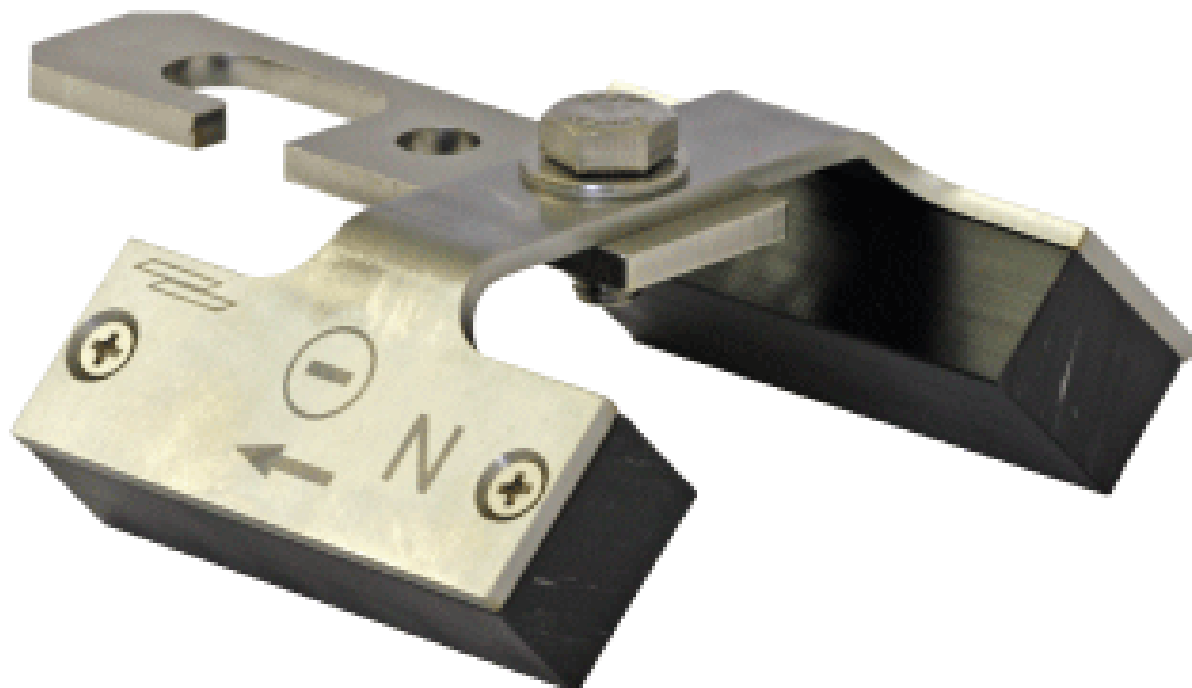

## Arc blower ETB for switch/crossing

Item number C2114-01

### Material and weight

Weight: 0.430 kg