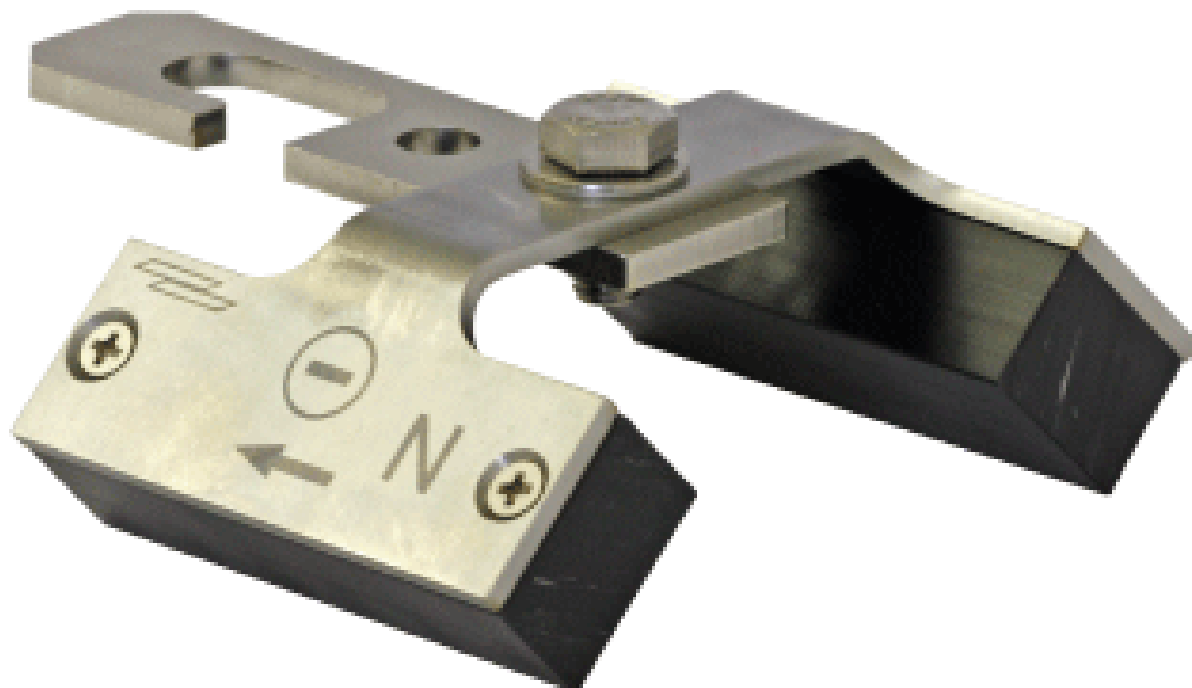

Arc blower ETB for switch/crossing

Item number C2114-01

Material and weight

Weight: 0.430 kg

Comments

- Polarity on installation:
 - + contact wire; N in traveling direction right
 - contact wire; N in travelling direction left