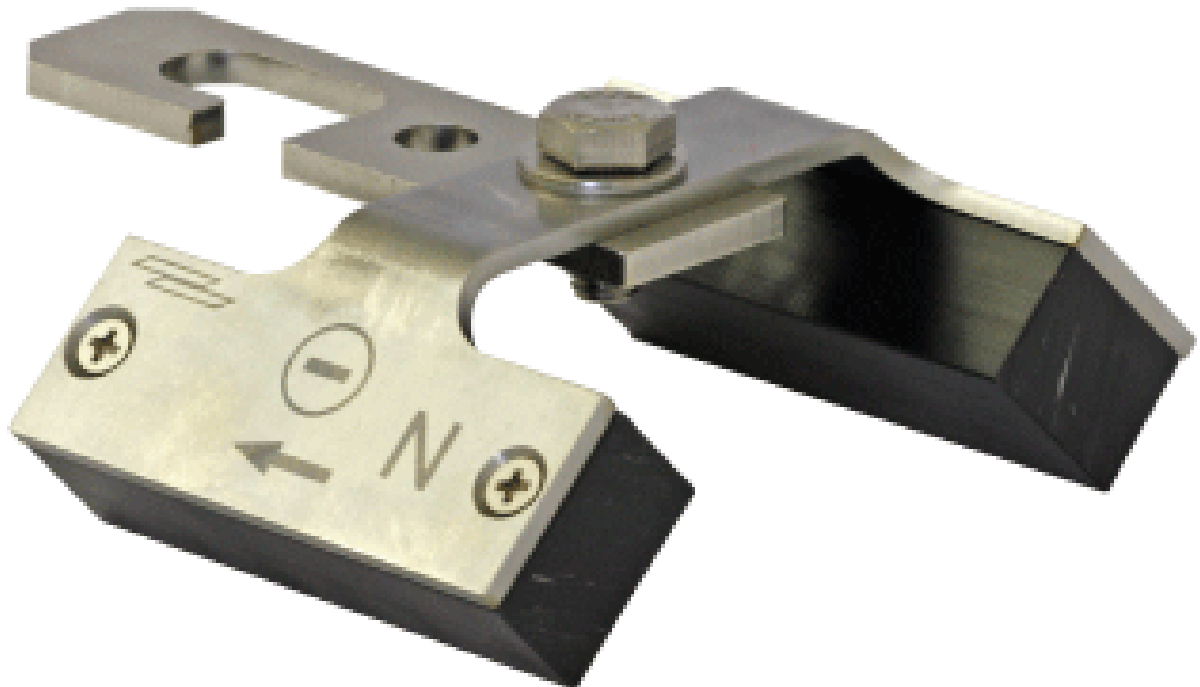

Arc blower ETB for switch/crossing

Item number C2114-01

Material and weight

Weight: 0.430 kg

Comments

- Polarity on installation:
 - + contact wire; N in traveling direction right
 - contact wire; N in travelling direction left