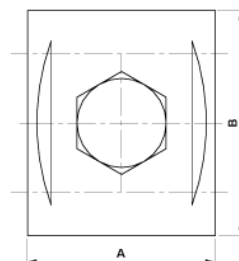

Feeder clamp simple

Item number D0106-01

Dimensions

B: 48 mm

A: 40 mm

Material and weight

Material: CuAl

Weight: 0.245 kg

Comments

- For grooved contact wire 80-120 mm²
- For messenger cable 80-120 mm²