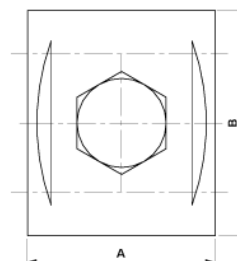

Feeder clamp simple

Item number D0106-01

Dimensions

B: 48 mm

A: 40 mm

Material and weight

Material: CuAl

Weight: 0.245 kg

Comments

- For grooved contact wire 80-120 mm²
- For messenger cable 80-120 mm²