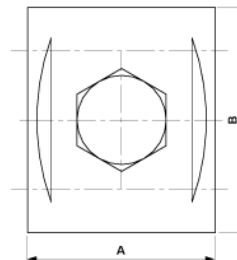

Feeder clamp simple

Item number D0106-01

Dimensions

B: 48 mm

A: 40 mm

Material and weight

Material: CuAl

Weight: 0.245 kg

Comments

- For grooved contact wire 80-120 mm²
- For messenger cable 80-120 mm²