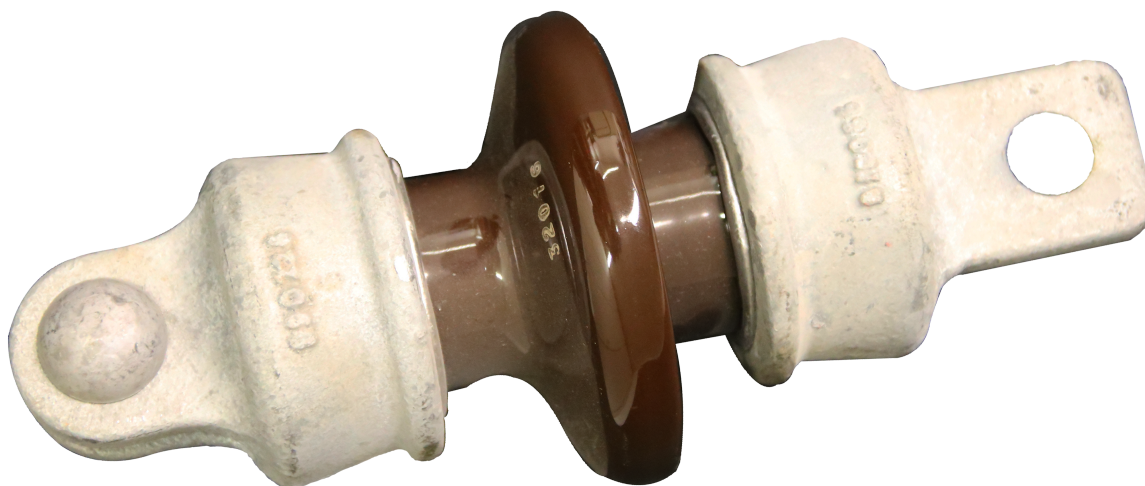

# Clevis-tongue insulator, 1 shed

Item number D0117-01

## Dimensions

C: 18 mm  
A: 204 mm  
D: 100 mm  
B: 10.000 mm  
F: 16 mm  
E: 13 mm

## Material and weight

Weight: 2.200 kg

## Specification

Operating voltage: max. 7.2 kV