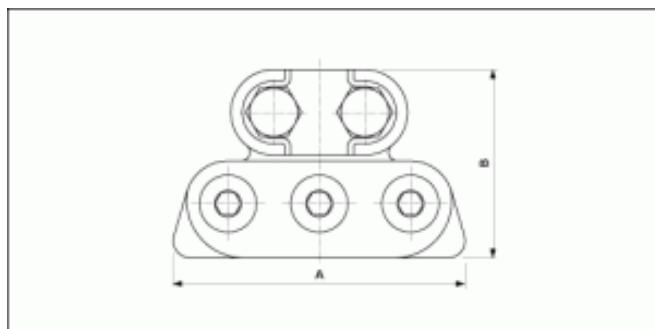

Feeder clamp ETB 120-185 mm²

Item number D0445-01

Dimensions

B: 66 mm

A: 102 mm

Material and weight

Material: Bz

Weight: 0.650 kg

Comments

- For grooved contact wire 80-120 mm²
- For cables 120-185 mm²