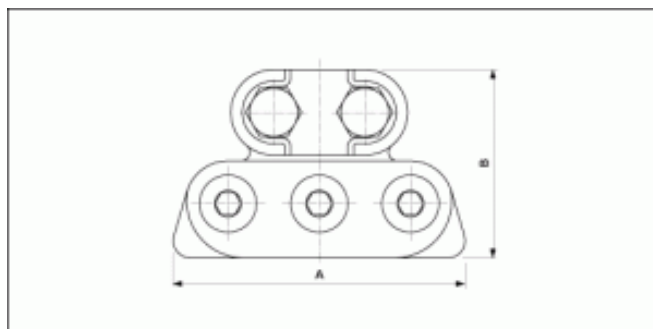

Feeder clamp ETB 120-185 mm²

Item number D0445-01

Dimensions

B: 66 mm

A: 102 mm

Material and weight

Material: Bz

Weight: 0.650 kg

Comments

- For grooved contact wire 80-120 mm²
- For cables 120-185 mm²