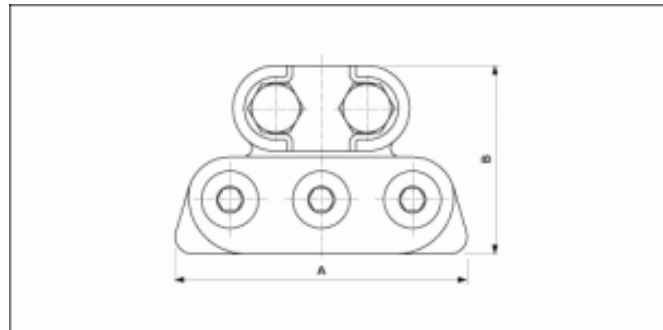

Feeder clamp ETB 120-185 mm²

Item number D0445-01

Dimensions

B: 66 mm

A: 102 mm

Material and weight

Material: Bz

Weight: 0.650 kg

Comments

- For grooved contact wire 80-120 mm²
- For cables 120-185 mm²