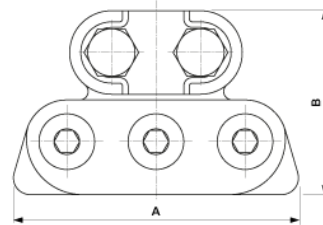

Feeder clamp TW 120-185 mm²

Item number D0445-02

Dimensions

B: 66 mm
A: 102 mm

Material and weight

Weight: 0.725 kg

Material: Bz

Comments

- For grooved contact wire 80-120 mm²
- For cables 120-185 mm²