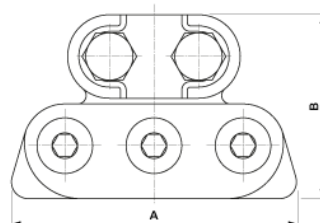

Feeder clamp TW 120-185 mm²

Item number D0445-02

Dimensions

B: 66 mm

A: 102 mm

Material and weight

Weight: 0.725 kg

Material: Bz

Comments

- For grooved contact wire 80-120 mm²
- For cables 120-185 mm²