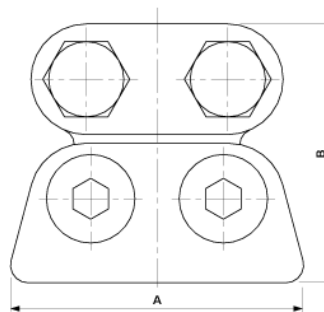

Feeder clamp ETB 50-95 mm²

Item number D0446-01

Dimensions

A: 66 mm

B: 58 mm

Material and weight

Weight: 0.445 kg

Material: Bz

Comments

- For grooved contact wire 80-120 mm²
- For cables 50- 95 mm²