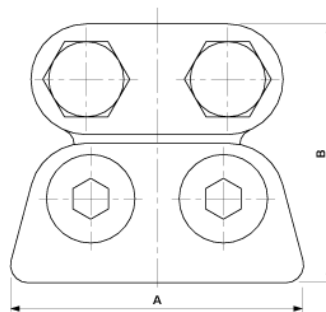

Feeder clamp ETB 50-95 mm²

Item number D0446-01

Dimensions

A: 66 mm

B: 58 mm

Material and weight

Weight: 0.445 kg

Material: Bz

Comments

- For grooved contact wire 80-120 mm²
- For cables 50- 95 mm²