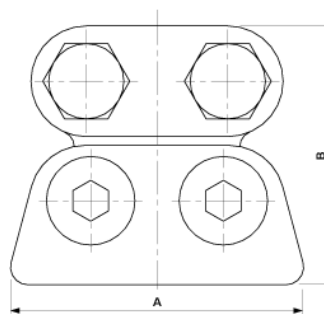

Feeder clamp ETB 50-95 mm²

Item number D0446-01

Dimensions

A: 66 mm

B: 58 mm

Material and weight

Weight: 0.445 kg

Material: Bz

Comments

- For grooved contact wire 80-120 mm²
- For cables 50- 95 mm²