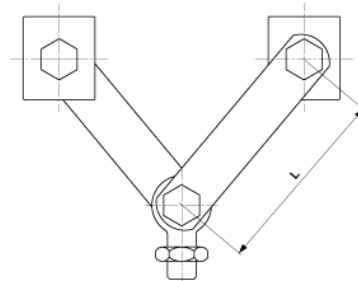

Suspension oval copper tube, without tube connection piece, L = 200 mm

Item number D0449-02

Dimensions

L: 200 mm

Material and weight

Weight: 0.660 kg

Material: Cu

Comments

- Connection to connector for oval copper tube