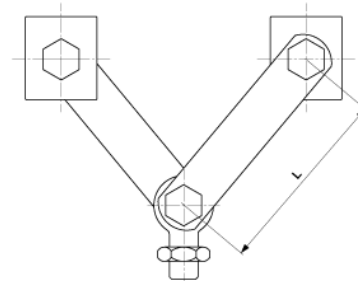

Suspension oval copper tube, without tube connection piece, L = 200 mm

Item number D0449-02

Dimensions

L: 200 mm

Material and weight

Weight: 0.660 kg

Material: Cu

Comments

- Connection to connector for oval copper tube