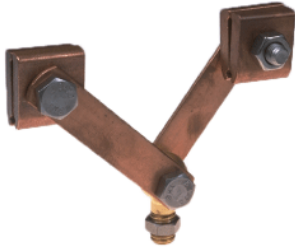

Suspension oval copper tube, without tube connection piece, L = 200 mm

Item number D0449-02

Dimensions

L: 200 mm

Material and weight

Weight: 0.660 kg

Material: Cu

Comments

- Connection to connector for oval copper tube