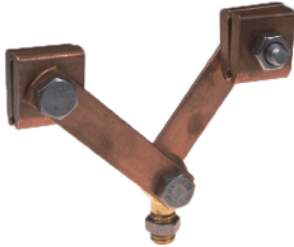

Suspension oval copper tube, without tube connection piece, L = 200 mm

Item number D0449-02

Dimensions

L: 200 mm

Material and weight

Weight: 0.660 kg

Material: Cu

Comments

- Connection to connector for oval copper tube