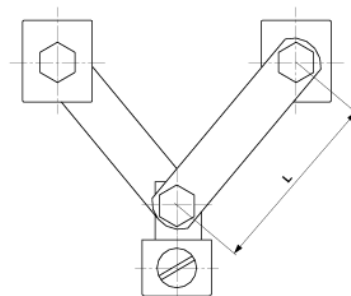

Suspension flat profile, with 1 screw, L = 200 mm

Item number D0798-02

Dimensions

L: 200 mm

Material and weight

Material: Cu

Weight: 0.650 kg

Comments

- For connection to flat profile