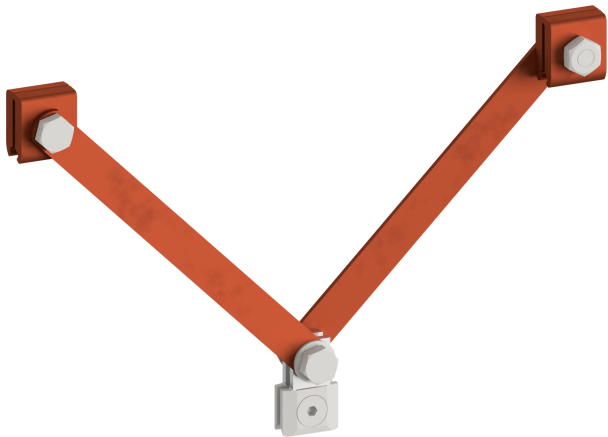

Suspension flat profile, with 1 screw, L = 200 mm

Item number D0798-02

Dimensions

L: 200 mm

Material and weight

Material: Cu

Weight: 0.650 kg

Comments

- For connection to flat profile