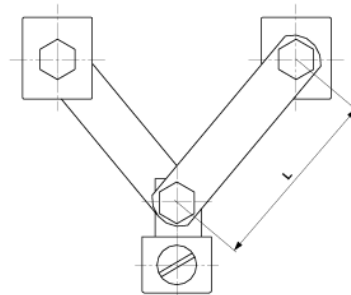

Suspension flat profile, with 1 screw, L = 200 mm

Item number D0798-02

Dimensions

L: 200 mm

Material and weight

Material: Cu

Weight: 0.650 kg

Comments

- For connection to flat profile