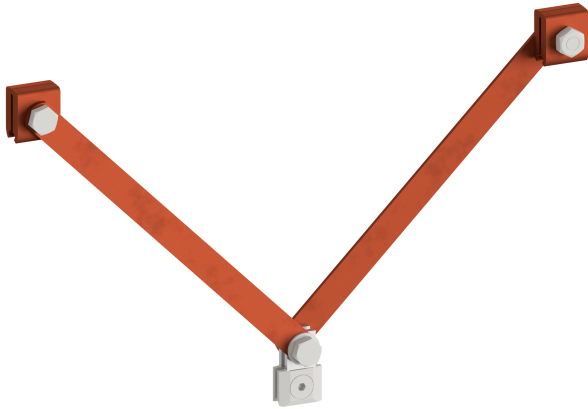

Suspension flat profile, with 1 screw, L = 260 mm

Item number D0798-03

Dimensions

L: 260 mm

Material and weight

Material: Cu

Weight: 0.650 kg

Comments

- For connection to flat profile