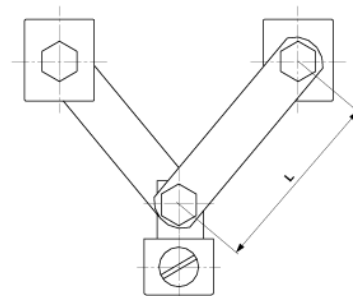

Suspension flat profile, with 1 screw, L = 260 mm

Item number D0798-03

Dimensions

L: 260 mm

Material and weight

Material: Cu

Weight: 0.650 kg

Comments

- For connection to flat profile