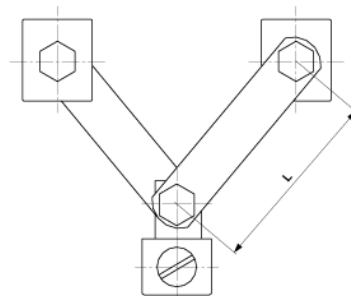

# Suspension flat profile, with 1 screw, L = 260 mm

Item number D0798-03

## Dimensions

L: 260 mm

## Material and weight

Material: Cu

Weight: 0.650 kg

## Comments

- For connection to flat profile