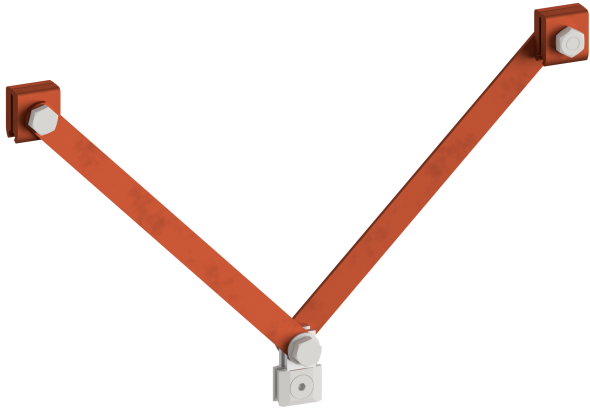

# Suspension flat profile, with 1 screw, L = 260 mm

Item number D0798-03

## Dimensions

L: 260 mm

## Material and weight

Material: Cu

Weight: 0.650 kg