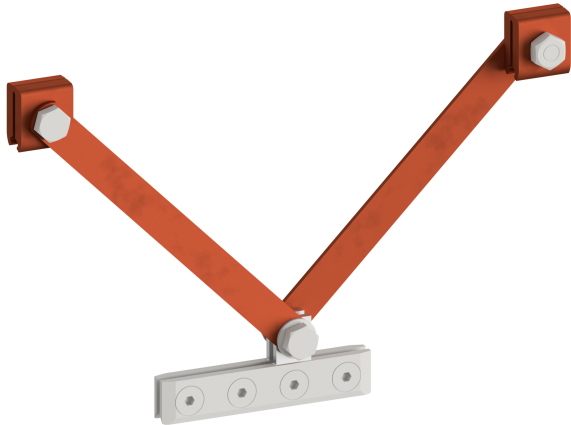

Suspension flat profile, with 4 screws, L = 200 mm

Item number D0798-05

Dimensions

L: 200 mm

Material and weight

Weight: 0.800 kg

Material: Cu

Comments

- For connection to flat profile