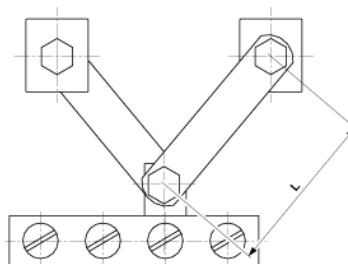

Suspension flat profile, with 4 screws, L = 200 mm

Item number D0798-05

Dimensions

L: 200 mm

Material and weight

Weight: 0.800 kg

Material: Cu

Comments

- For connection to flat profile