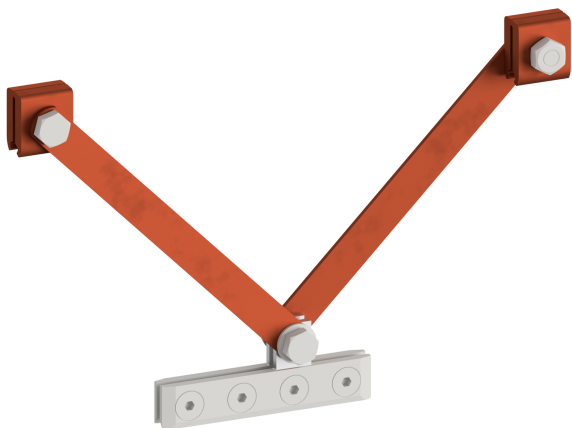

Suspension flat profile, with 4 screws, L = 200 mm

Item number D0798-05

Dimensions

L: 200 mm

Material and weight

Weight: 0.800 kg

Material: Cu

Comments

- For connection to flat profile