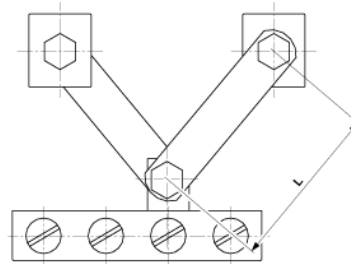

Suspension flat profile, with 4 screws, L = 200 mm

Item number D0798-05

Dimensions

L: 200 mm

Material and weight

Weight: 0.800 kg

Material: Cu

Comments

- For connection to flat profile