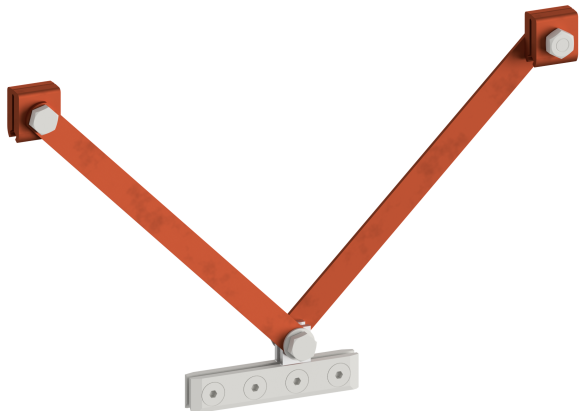

Suspension flat profile, with 4 screws, L = 260 mm

Item number D0798-06

Dimensions

L: 260 mm

Material and weight

Weight: 0.800 kg

Material: Cu

Comments

- For connection to flat profile