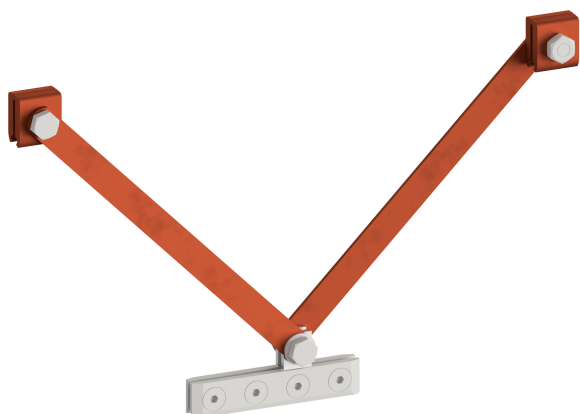

Suspension flat profile, with 4 screws, L = 260 mm

Item number D0798-06

Dimensions

L: 260 mm

Material and weight

Weight: 0.800 kg

Material: Cu

Comments

- For connection to flat profile