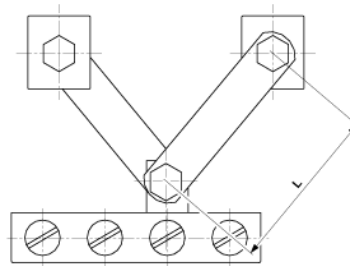

Suspension flat profile, with 4 screws, L = 260 mm

Item number D0798-06

Dimensions

L: 260 mm

Material and weight

Weight: 0.800 kg

Material: Cu

Comments

- For connection to flat profile