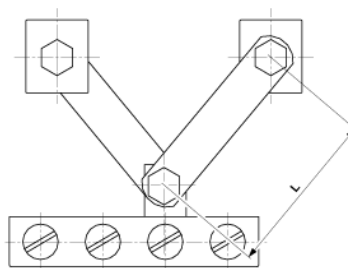

Suspension flat profile, with 4 screws, L = 260 mm

Item number D0798-06

Dimensions

L: 260 mm

Material and weight

Weight: 0.800 kg

Material: Cu

Comments

- For connection to flat profile