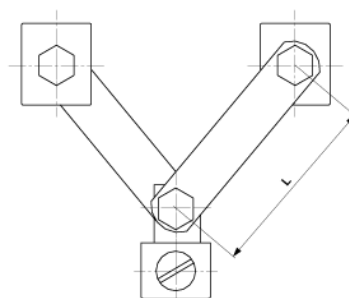

## Suspension flat profile, with 1 screw, L = 35-60 mm

Item number D0798-07

### Dimensions

L: 35-60 mm

### Material and weight

Material: Cu

Weight: 0.200 kg

### Comments

- For connection to flat profile