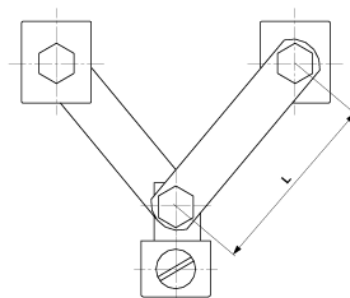

# Suspension flat profile, with 1 screw, L = 35-60 mm

Item number D0798-07

## Dimensions

L: 35-60 mm

## Material and weight

Material: Cu

Weight: 0.200 kg

## Comments

- For connection to flat profile