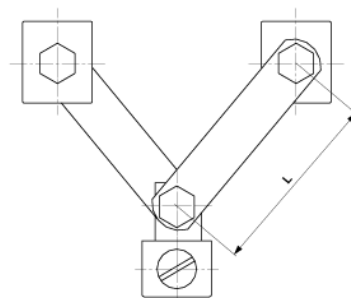

Suspension flat profile, with 1 screw, L = 35-60 mm

Item number D0798-07

Dimensions

L: 35-60 mm

Material and weight

Material: Cu

Weight: 0.200 kg

Comments

- For connection to flat profile