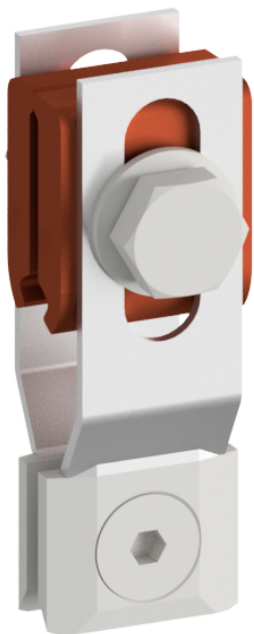

Suspension flat profile, with 1 screw, L = 35-60 mm

Item number D0798-07

Dimensions

L: 35-60 mm

Material and weight

Material: Cu

Weight: 0.200 kg

Comments

- For connection to flat profile