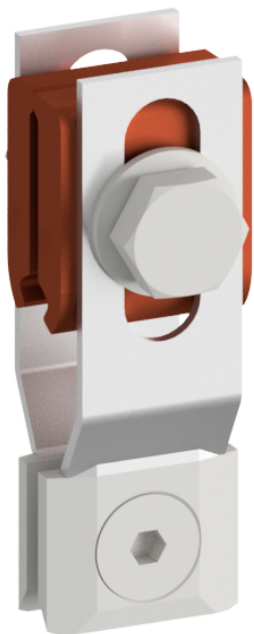

# Suspension flat profile, with 1 screw, L = 35-60 mm

Item number D0798-07

## Dimensions

L: 35-60 mm

## Material and weight

Material: Cu

Weight: 0.200 kg