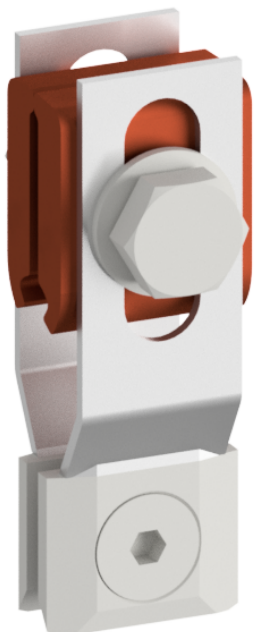

## Suspension flat profile, with 1 screw, L = 35-60 mm

Item number D0798-07

### Dimensions

L: 35-60 mm

### Material and weight

Material: Cu

Weight: 0.200 kg