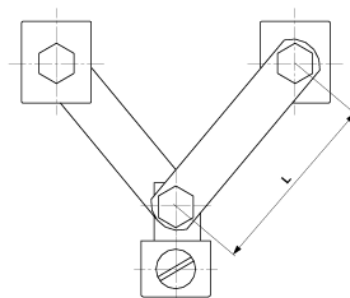

Suspension flat profile, with 1 screw, L = 35-60 mm

Item number D0798-07

Dimensions

L: 35-60 mm

Material and weight

Material: Cu

Weight: 0.200 kg

Comments

- For connection to flat profile