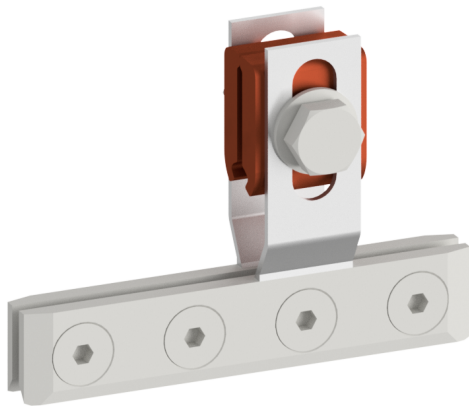

# Suspension flat profile, with 4 screws, L = 35-60 mm

Item number D0798-08

## Dimensions

L: 35-60 mm

## Material and weight

Weight: 0.350 kg

Material: Cu