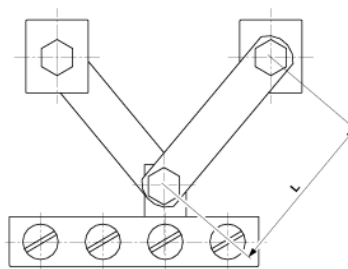

Suspension flat profile, with 4 screws, L = 35-60 mm

Item number D0798-08

Dimensions

L: 35-60 mm

Material and weight

Weight: 0.350 kg

Material: Cu

Comments

- For connection to flat profile