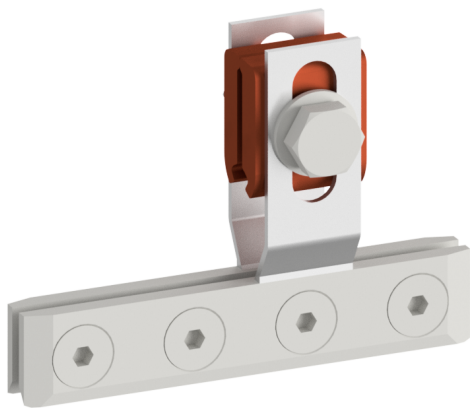

Suspension flat profile, with 4 screws, L = 35-60 mm

Item number D0798-08

Dimensions

L: 35-60 mm

Material and weight

Weight: 0.350 kg

Material: Cu

Comments

- For connection to flat profile