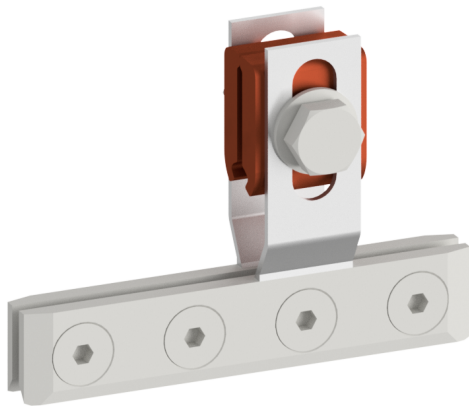

Suspension flat profile, with 4 screws, L = 35-60 mm

Item number D0798-08

Dimensions

L: 35-60 mm

Material and weight

Weight: 0.350 kg

Material: Cu

Comments

- For connection to flat profile