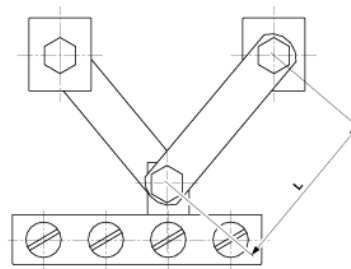

Suspension flat profile, with 4 screws, L = 35-60 mm

Item number D0798-08

Dimensions

L: 35-60 mm

Material and weight

Weight: 0.350 kg

Material: Cu

Comments

- For connection to flat profile