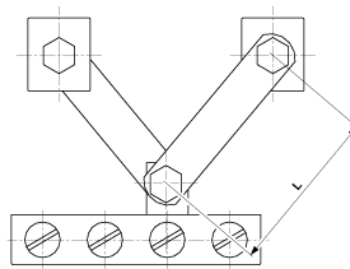

Suspension flat profile, with 4 screws, L = 35-60 mm

Item number D0798-08

Dimensions

L: 35-60 mm

Material and weight

Weight: 0.350 kg

Material: Cu

Comments

- For connection to flat profile