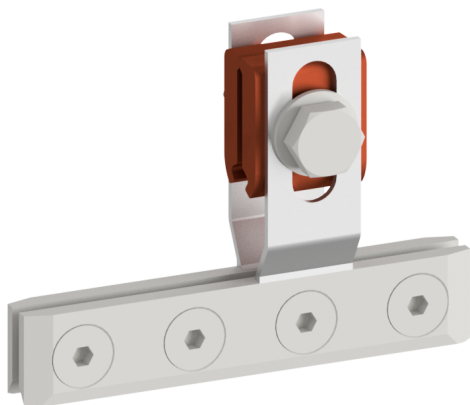

Suspension flat profile, with 4 screws, L = 35-60 mm

Item number D0798-08

Dimensions

L: 35-60 mm

Material and weight

Weight: 0.350 kg

Material: Cu

Comments

- For connection to flat profile