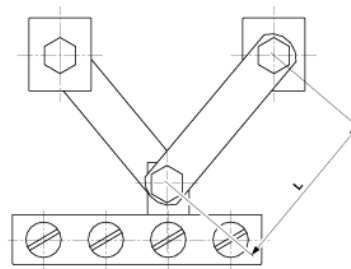

# Suspension flat profile, with 4 screws, L = 35-60 mm

Item number D0798-08

## Dimensions

L: 35-60 mm

## Material and weight

Weight: 0.350 kg

Material: Cu