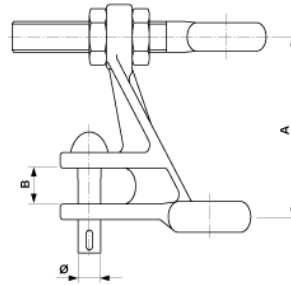

# Terminal ETB for flying pull-off

Item number D0915-01

## Dimensions

A: 70 mm

B: 14 mm

Ø: 13 mm

## Material and weight

Material: Bz

Weight: 0.680 kg

## Comments

- Attachment to steel/steel-copper cables 26-50 mm<sup>2</sup>