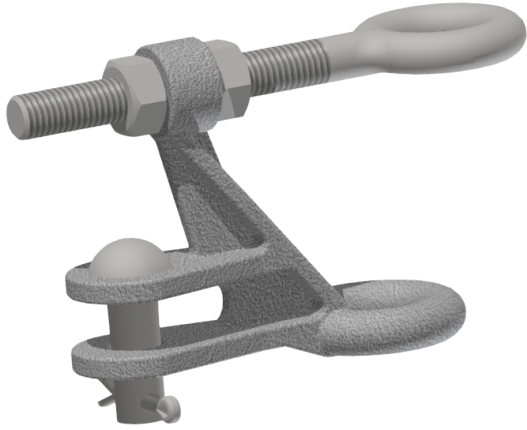

# Terminal ETB for flying pull-off

Item number D0915-01

## Dimensions

A: 70 mm

B: 14 mm

Ø: 13 mm

## Material and weight

Material: Bz

Weight: 0.680 kg

## Comments

- Attachment to steel/steel-copper cables 26-50 mm<sup>2</sup>