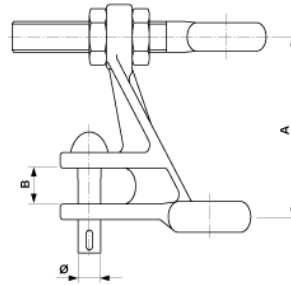

Terminal ETB for flying pull-off

Item number D0915-01

Dimensions

A: 70 mm

B: 14 mm

Ø: 13 mm

Material and weight

Material: Bz

Weight: 0.680 kg

Comments

- Attachment to steel/steel-copper cables 26-50 mm²