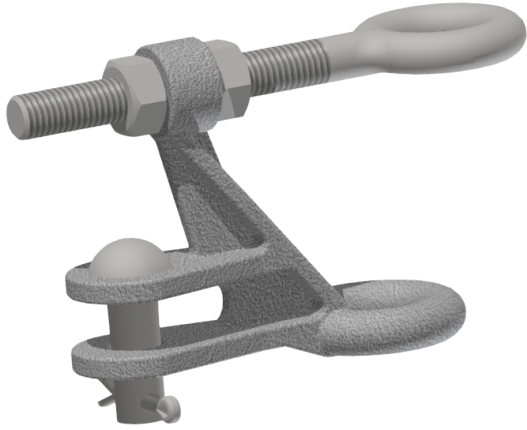

Terminal ETB for flying pull-off

Item number D0915-01

Dimensions

A: 70 mm

B: 14 mm

Ø: 13 mm

Material and weight

Material: Bz

Weight: 0.680 kg

Comments

- Attachment to steel/steel-copper cables 26-50 mm²