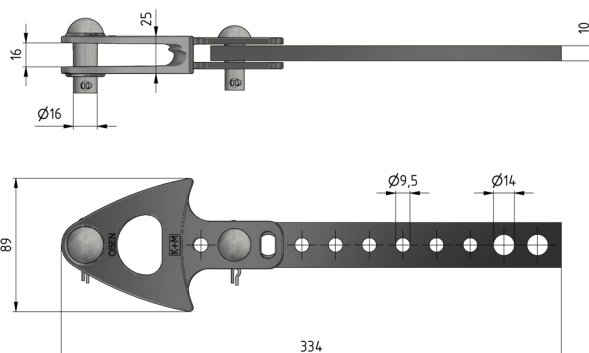

# Support for curve bow with punched bar for double support

Item number D0982-01

## Dimensions

$\varnothing$ : 16 mm  
 $\varnothing 1$ : 14 mm  
A: 16 mm

$\varnothing 2$ : 9.5 mm

## Material and weight

Weight: 1.070 kg  
Material: SST