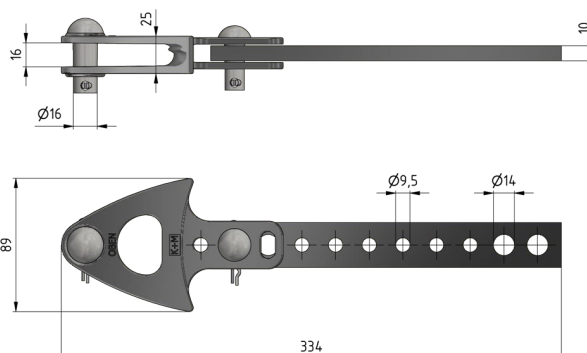

# Support for curve bow with punched bar for double support

Item number D0982-01

## Dimensions

$\varnothing$ : 16 mm  
 $\varnothing 1$ : 14 mm  
A: 16 mm

$\varnothing 2$ : 9.5 mm

## Material and weight

Weight: 1.070 kg  
Material: SST