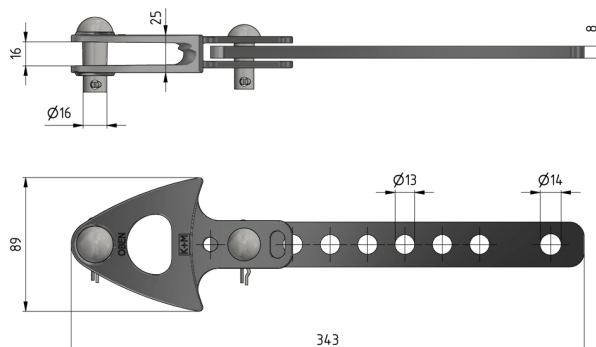

# Support for curve bow with punched bar for simple support

Item number D0982-02

## Dimensions

$\varnothing 1$ : 14 mm

$\varnothing 2$ : 13 mm

A: 16 mm

$\varnothing$ : 16 mm

## Material and weight

Material: SST

Weight: 0.990 kg