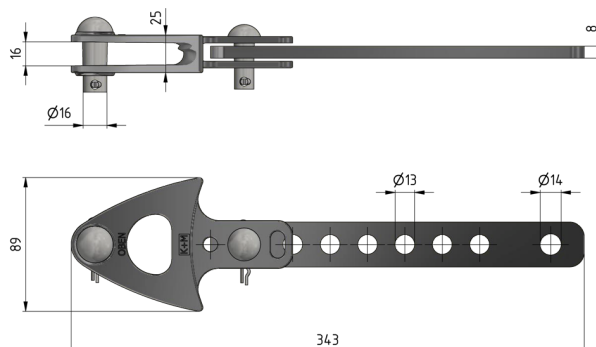

Support for curve bow with punched bar for simple support

Item number D0982-02

Dimensions

Ø1: 14 mm

Ø2: 13 mm

A: 16 mm

Ø: 16 mm

Material and weight

Material: SST

Weight: 0.990 kg