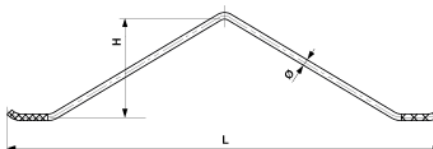

Pull-off bow for pendulum, $\varnothing = 10$ mm, L = 650 mm

Item number D1050-01

Dimensions

$\varnothing$: 10.000 mm
L: 650 mm
H: 155 mm

Material and weight

Weight: 0.470 kg
Material: SST