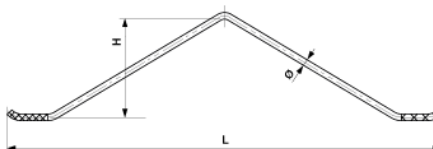

Pull-off bow for pendulum, $\varnothing = 10$ mm, L = 650 mm

Item number D1050-01

Dimensions

$\varnothing$: 10.000 mm

L: 650 mm

H: 155 mm

Material and weight

Weight: 0.470 kg

Material: SST