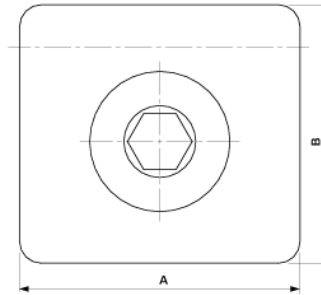

Contact wire clamp for Delta suspension, L = 39 mm with 1 screw

Item number D1618-02

Dimensions

B: 36 mm

A: 39 mm

Material and weight

Weight: 0.160 kg

Material: Bz

Comments

- For grooved contact wire 80-120 mm²(Other contact wire sections on request)