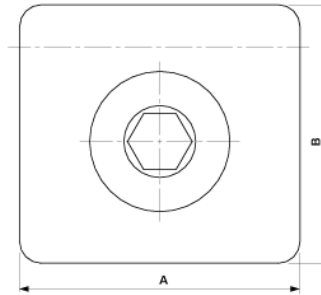

# Contact wire clamp for Delta suspension, L = 39 mm with 1 screw

Item number D1618-02

## Dimensions

B: 36 mm

A: 39 mm

## Comments

- For grooved contact wire 80-120 mm<sup>2</sup>(Other contact wire sections on request)