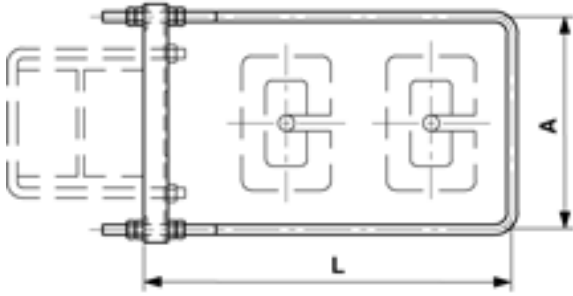

Double counterweight guide bracket for cast iron weights to poles HEB 160-260, for twin counterweight assembly to Poles HEB

Item number D1888-04

Dimensions

A: 336 mm

L: 637 mm

Material and weight

Material: STL HDG

Comments

- U-bolt $\varnothing = 16$ mm Part no. E0717-... (1 pc.) (to be ordered separately)