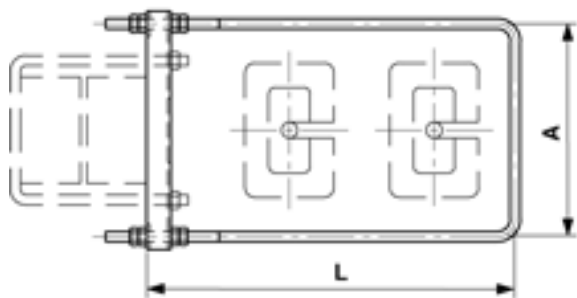

# Double counterweight guide bracket for cast iron weights to poles HEB 160-260, for twin counterweight assembly to Poles HEB

Item number D1888-04

## Dimensions

A: 336 mm

L: 637 mm

## Material and weight

Material: STL HDG

## Comments

- U-bolt  $\varnothing = 16$  mm Part no. E0717-... (1 pc.) (to be ordered separately)