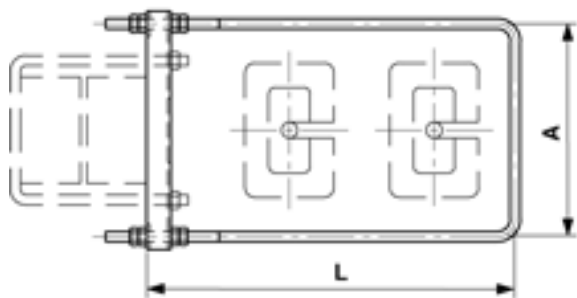

Double counterweight guide bracket for cast iron weights to poles HEB 160-260, for twin counterweight assembly to Poles HEB

Item number D1888-04

Dimensions

A: 336 mm

L: 637 mm

Material and weight

Material: STL HDG

Comments

- U-bolt $\varnothing = 16$ mm Part no. E0717-... (1 pc.) (to be ordered separately)