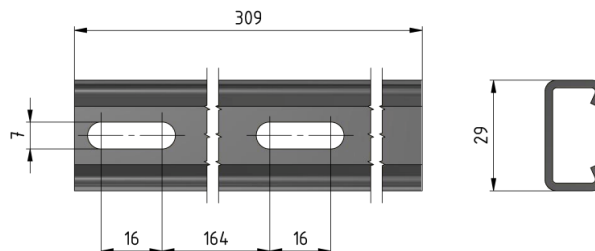

Attachment channel for wide flange poles HEB 180, L = 210 mm

Item number D2040-01

Material and weight

Material: Al

Comments

- U-bolt $\varnothing = 6$ mm
Part no. E1192-... (1 pc.)

(to be ordered separately)
for D2040-01 till -04
- U-bolt $\varnothing = 12$ mm
Part no. E0582-... (1 pc.)
(to be ordered separately)
for D2591-01 till -03
for D2538-01 till -03