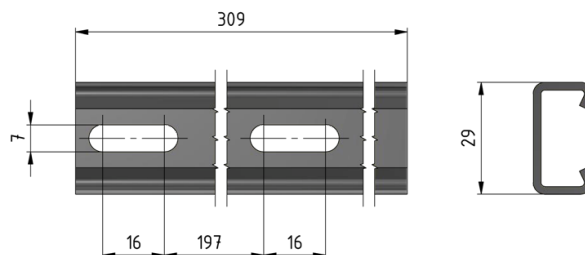

# Attachment channel for wide flange poles HEB 200, L = 243 mm

Item number D2040-02

## Material and weight

Material: Al

Weight: 0.080 kg

## Comments

- U-bolt  $\varnothing = 6$  mm

Part no. E1192-... (1 pc.)

(to be ordered separately)

for D2040-01 till -04

- U-bolt  $\varnothing = 12$  mm

Part no. E0582-... (1 pc.)

(to be ordered separately)