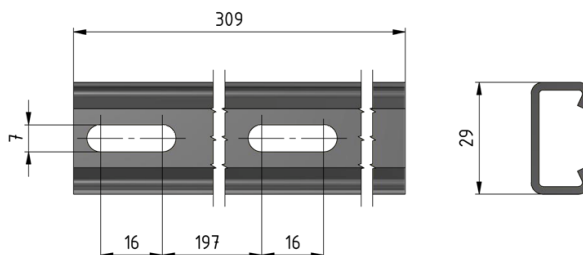

Attachment channel for wide flange poles HEB 200, L = 243 mm

Item number D2040-02

Material and weight

Material: Al

Weight: 0.080 kg

Comments

- U-bolt $\varnothing = 6$ mm

Part no. E1192-... (1 pc.)

(to be ordered separately)

for D2040-01 till -04

- U-bolt $\varnothing = 12$ mm

Part no. E0582-... (1 pc.)

(to be ordered separately)

for D2591-01 till -03

for D2538-01 till -03