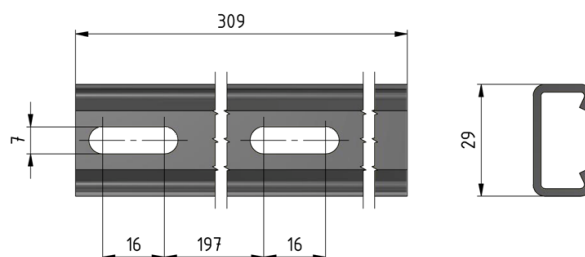

# Attachment channel for wide flange poles HEB 200, L = 243 mm

Item number D2040-02

## Material and weight

Material: Al

Weight: 0.080 kg

## Comments

- U-bolt  $\varnothing = 6$  mm

Part no. E1192-... (1 pc.)

(to be ordered separately)

for D2040-01 till -04

- U-bolt  $\varnothing = 12$  mm

Part no. E0582-... (1 pc.)

(to be ordered separately)