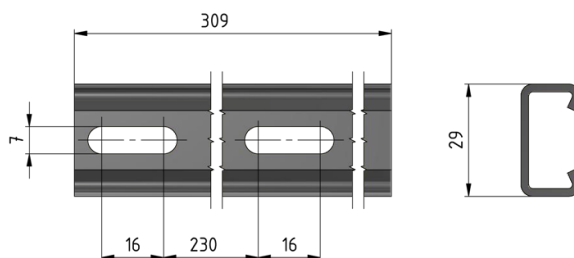

# Attachment channel for wide flange poles HEB 220, L = 276 mm

Item number D2040-03

## Material and weight

Material: Al

## Comments

- U-bolt  $\varnothing = 6$  mm  
Part no. E1192-... (1 pc.)

(to be ordered separately)  
for D2040-01 till -04  
- U-bolt  $\varnothing = 12$  mm  
Part no. E0582-... (1 pc.)  
(to be ordered separately)  
for D2591-01 till -03  
for D2538-01 till -03