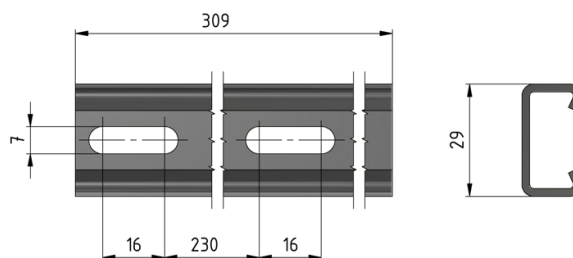

Attachment channel for wide flange poles HEB 220, L = 276 mm

Item number D2040-03

Material and weight

Material: Al

Comments

- U-bolt $\varnothing = 6$ mm
Part no. E1192-... (1 pc.)

(to be ordered separately)
for D2040-01 till -04
- U-bolt $\varnothing = 12$ mm
Part no. E0582-... (1 pc.)
(to be ordered separately)
for D2591-01 till -03
for D2538-01 till -03