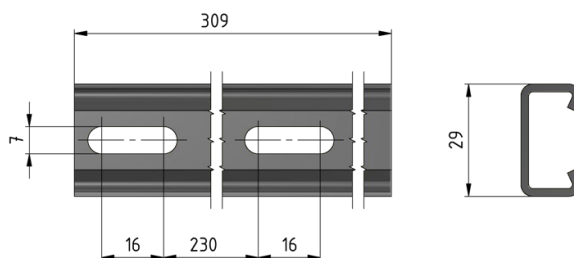

Attachment channel for wide flange poles HEB 220, L = 276 mm

Item number D2040-03

Material and weight

Material: Al

Comments

- U-bolt $\varnothing = 6$ mm
Part no. E1192-... (1 pc.)

(to be ordered separately)
for D2040-01 till -04
- U-bolt $\varnothing = 12$ mm
Part no. E0582-... (1 pc.)
(to be ordered separately)
for D2591-01 till -03
for D2538-01 till -03