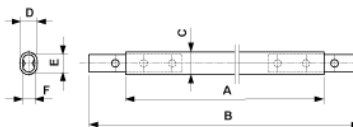

Copper tube with joint

Item number D2270-01

Dimensions

C: 24 mm
D: 18 mm
A: 368 mm
B: 446 mm
E: 18.6 mm
F: 12.6 mm

Material and weight

Material: Cu/STL prom
Weight: 0.780 kg

Comments

- For tube connection