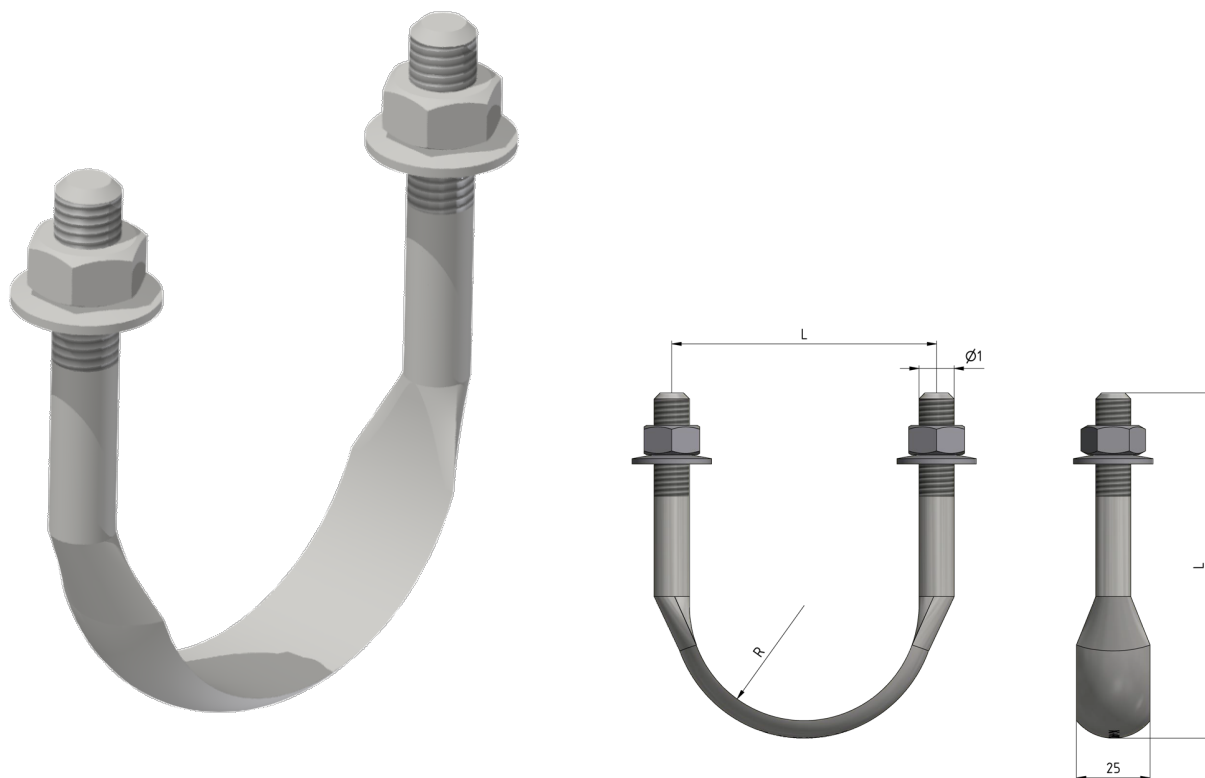

U-bolt M12 complete flatted to pipe G2", L = 95 mm

Item number D2340-05

Dimensions

Ø: M12
B: 25 mm
A: 74 mm

R: 31 mm
L: 95 mm

Material and weight

Material: SST