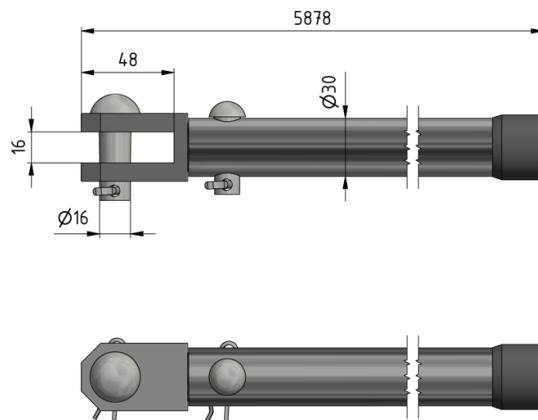

Operating rod straight complete, L= 1700 mm, for disconnect switch Duplex, arcing horns and Alpha

Item number D2530-01

Dimensions

$\varnothing 2$: mm

$\varnothing 1$: 30 mm

L: 6000 mm

Material and weight

Material: Al