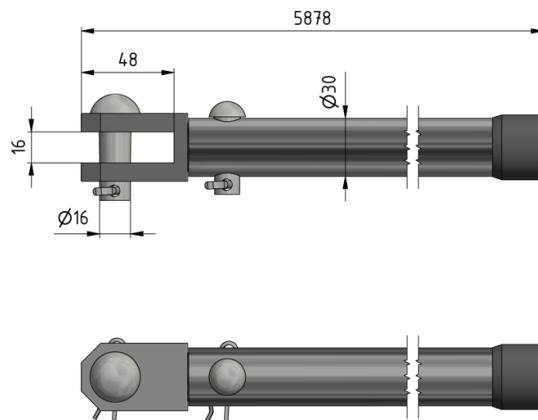

# Operating rod straight complete, L= 1700 mm, for disconnect switch Duplex, arcing horns and Alpha

Item number D2530-01

## Dimensions

$\varnothing 2$ : mm

$\varnothing 1$ : 30 mm

L: 6000 mm

## Material and weight

Material: Al