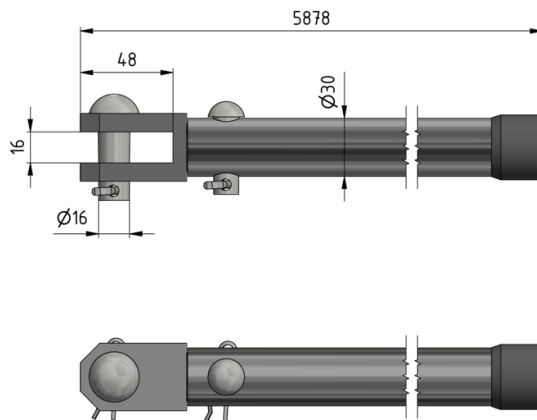

Operating rod straight complete, L= 1700 mm, for disconnect switch Duplex, arcing horns and Alpha

Item number D2530-01

Dimensions

$\varnothing 2$: mm

$\varnothing 1$: 30 mm

L: 6000 mm

Material and weight

Material: Al