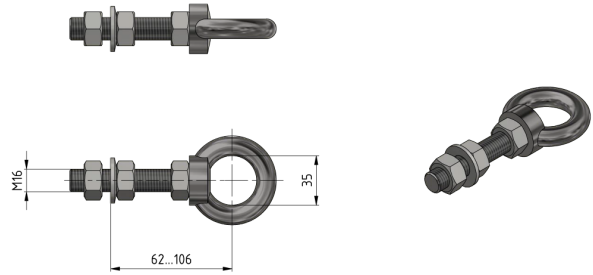

Operating rod guide complete to disconnect support bracket

Item number D2532-02

Material and weight

Material: SST

Comments

- The attachment material to disconnect support structures is included