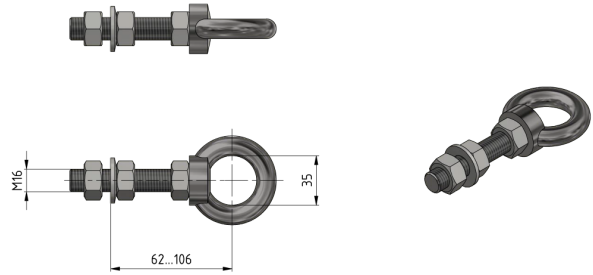

# Operating rod guide complete to disconnect support bracket

Item number D2532-02

## Material and weight

Material: SST