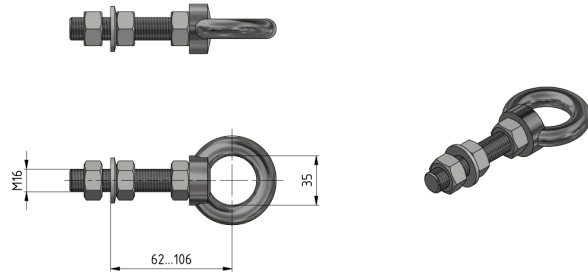

Operating rod guide complete to disconnect support bracket

Item number D2532-02

Material and weight

Material: SST

Comments

- The attachment material to disconnect support structures is included