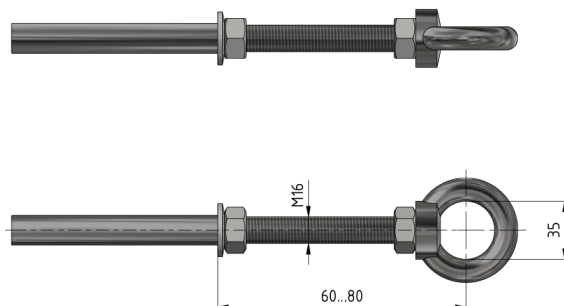

# Operating rod guide complete to wall

Item number D2532-04

## Material and weight

Material: SST