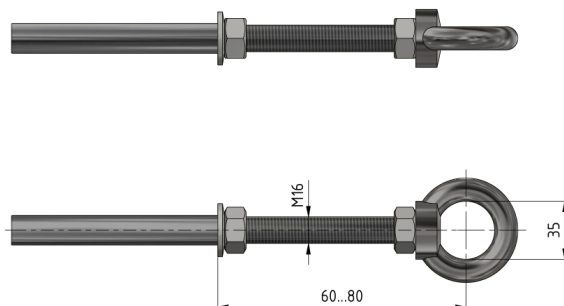

Operating rod guide complete to wall

Item number D2532-04

Material and weight

Material: SST

Comments

- The attachment material to wall is included