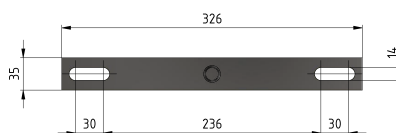

Switch drive attachment to wide flange poles HEB 240-260 for manual operation lifting 75/120 mm

Item number D2545-03

Dimensions

Ø: M16

Material and weight

Material: STL HDG/SST

Comments

- Attachment material for poles HEB:
U-bolt Ø= 12 mm Part-no. E0582-... (2 pcs.) (to be ordered separately)