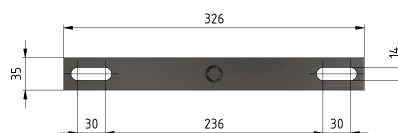

Switch drive attachment to wide flange poles HEB 240-260 for manual operation lifting 75/120 mm

Item number D2545-03

Dimensions

Ø: M16

Material and weight

Material: STL HDG/SST

Comments

- Attachment material for poles HEB:
U-bolt Ø= 12 mm Part-no. E0582-... (2 pcs.) (to be ordered separately)